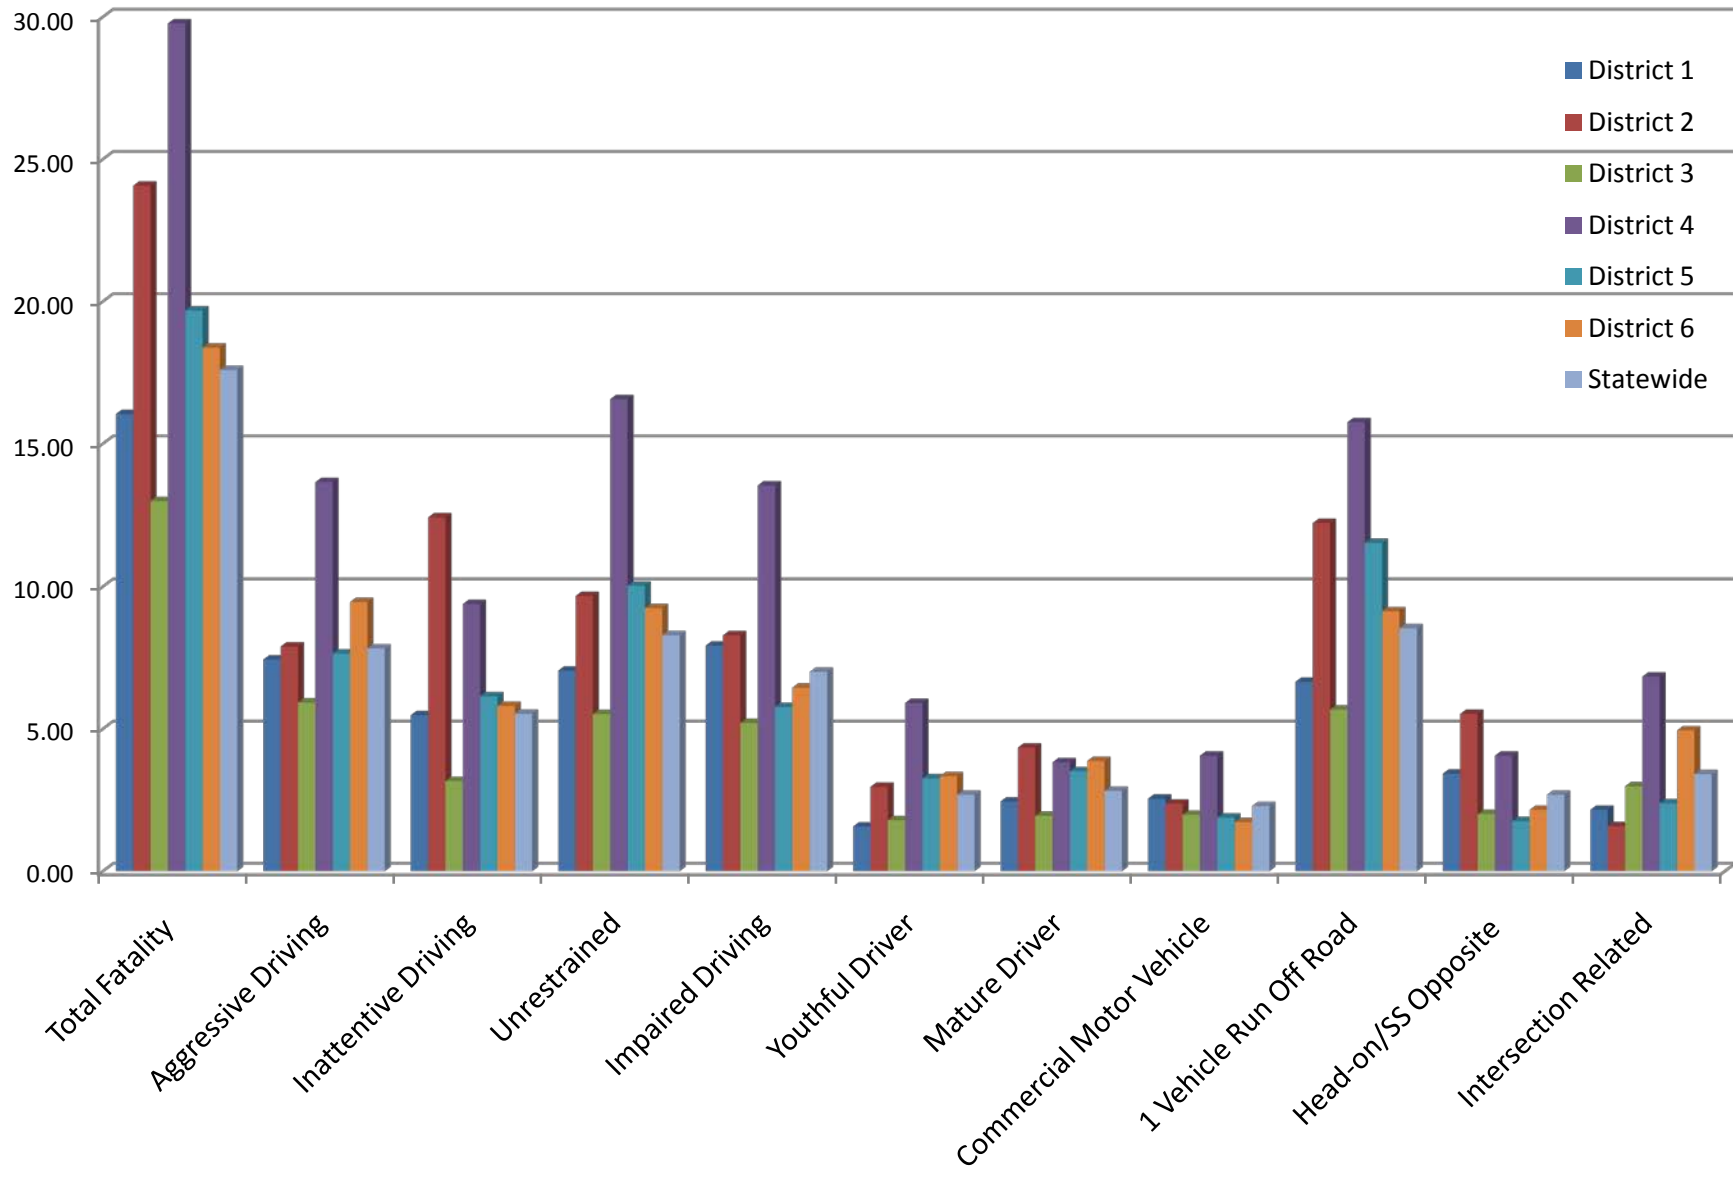

ITD District 5-Year Fatality Rates per 100,000 population by Empahsis Area

Prepared 1/7/10

Idaho Transportation Department, Office of Highway Operations and Safety