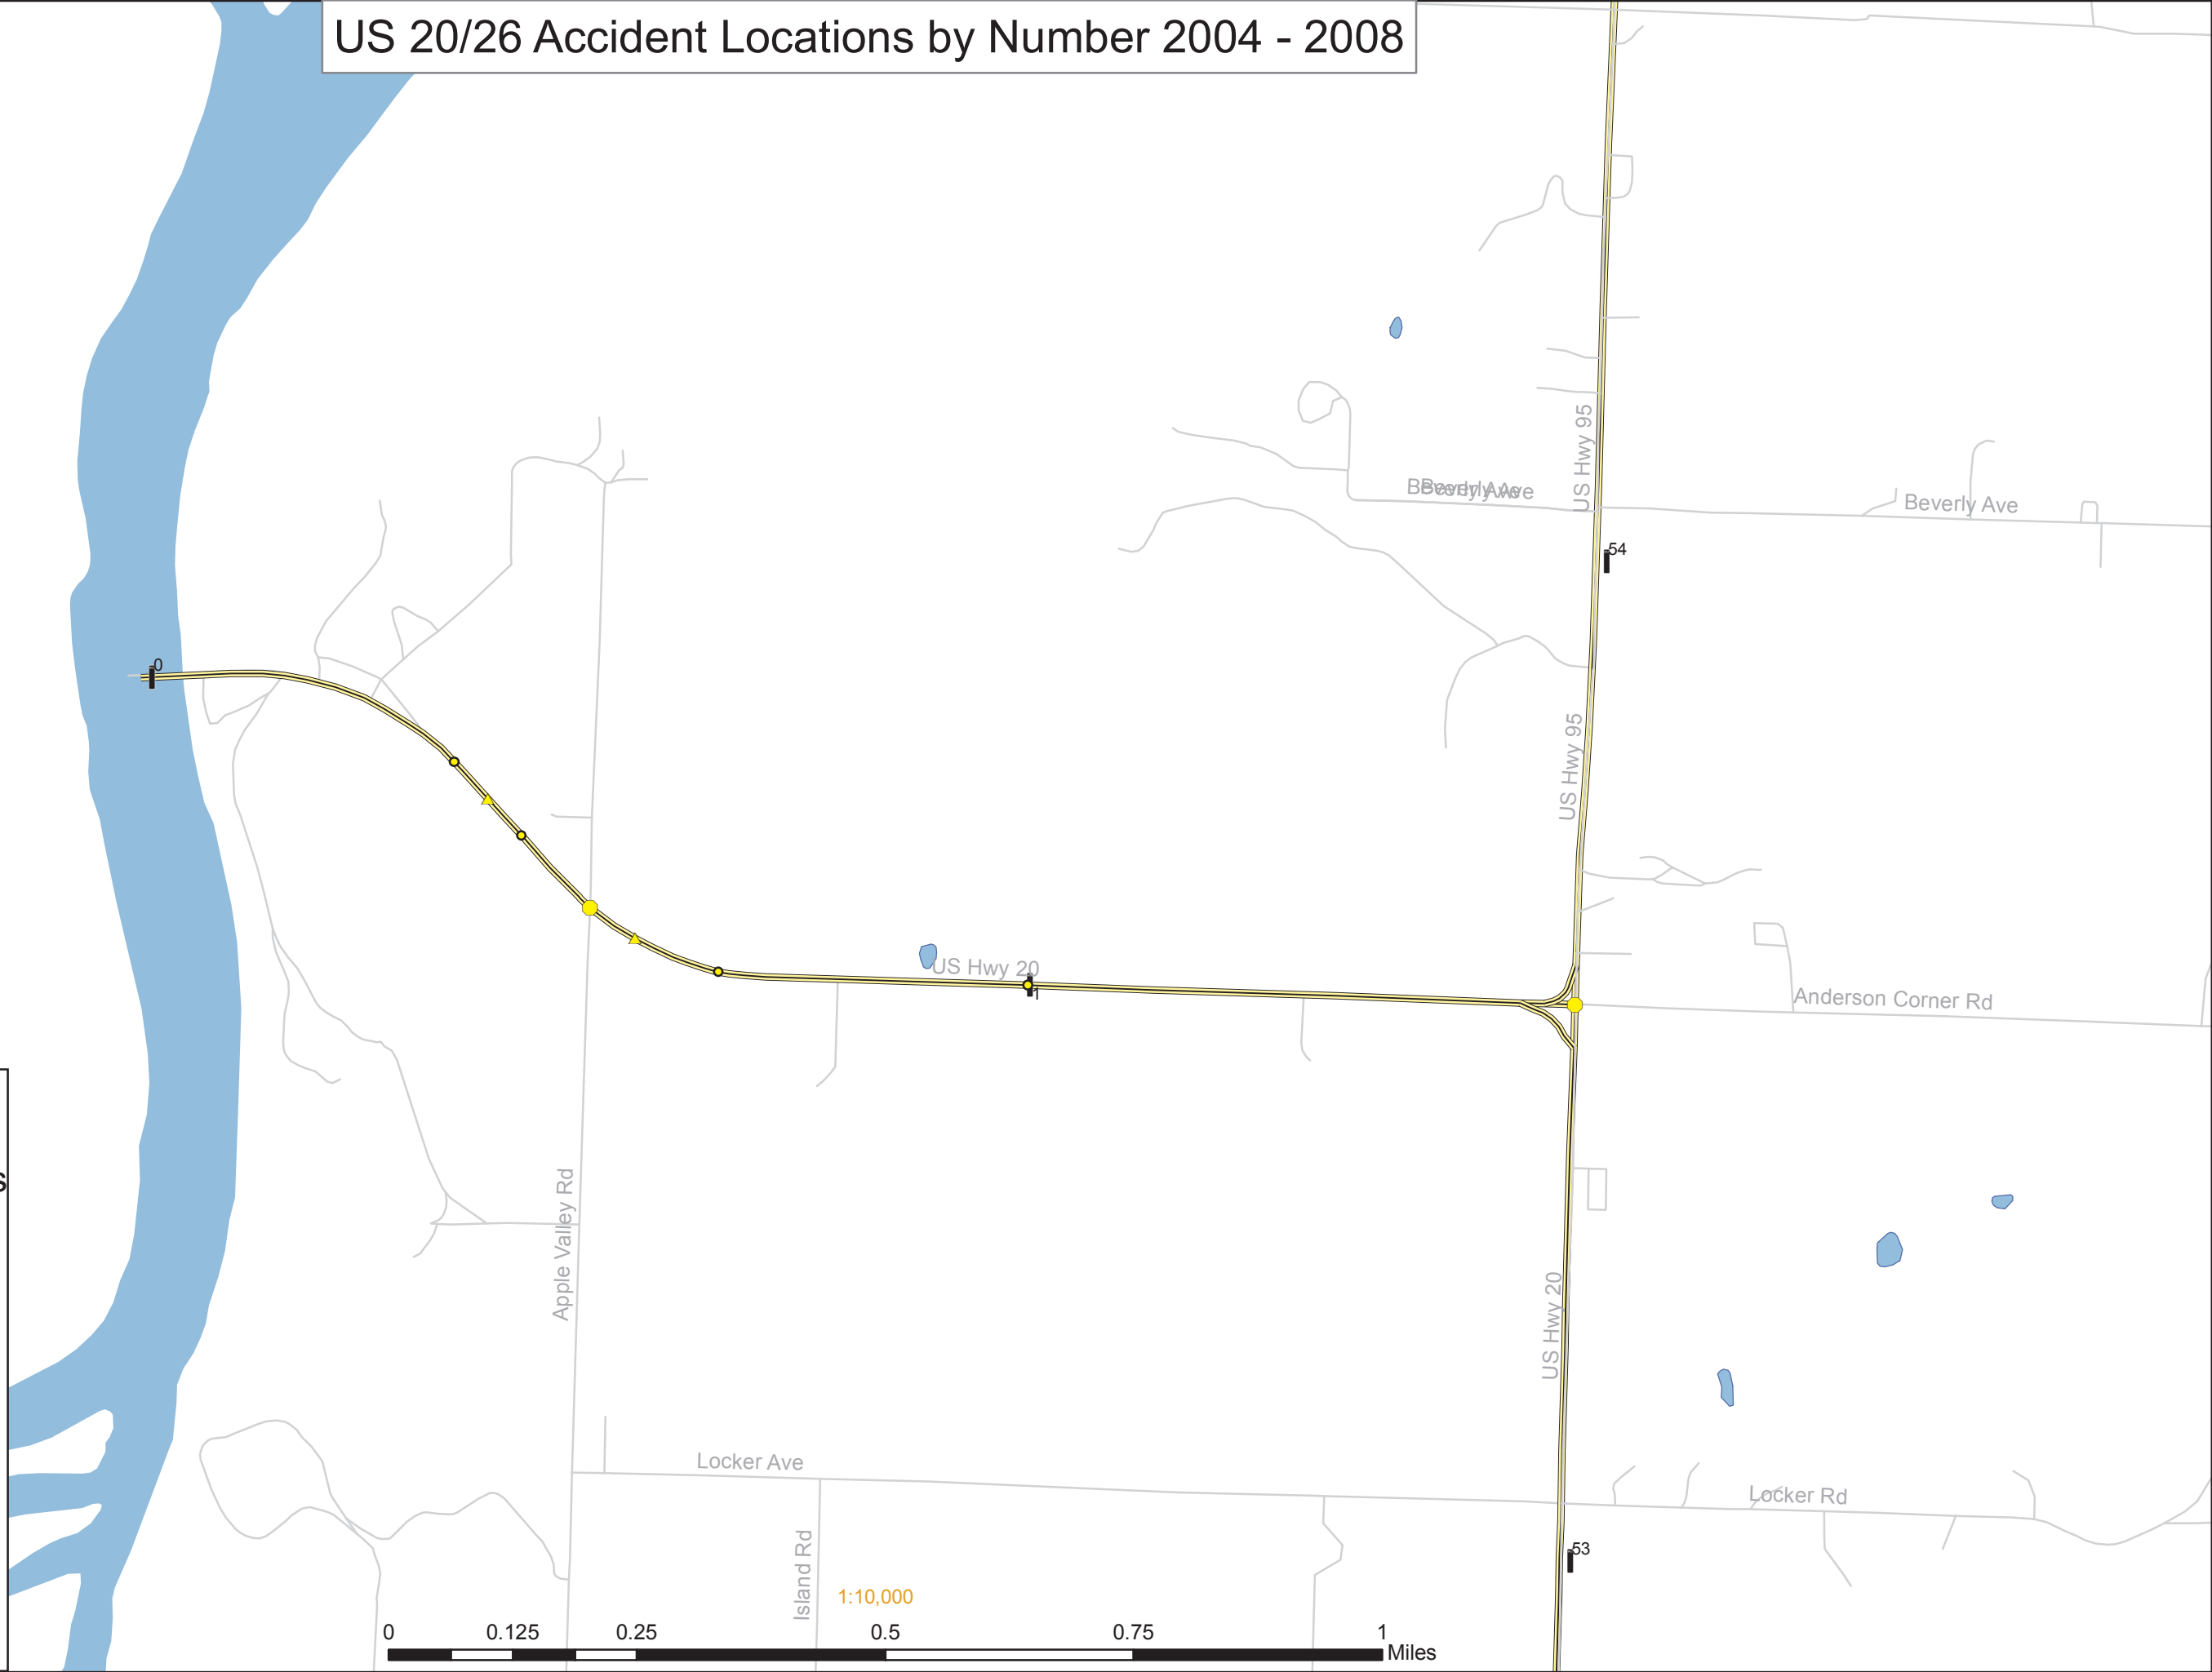

US 20/26 Accident Locations by Number 2004 - 2008

Legend

 Mile Posts Signs

Accident Counts

-  1
-  2
-  3
-  4
-  5 - 9
-  10 - 20

0 0.125 0.25 0.5 0.75 1 Miles

1:10,000