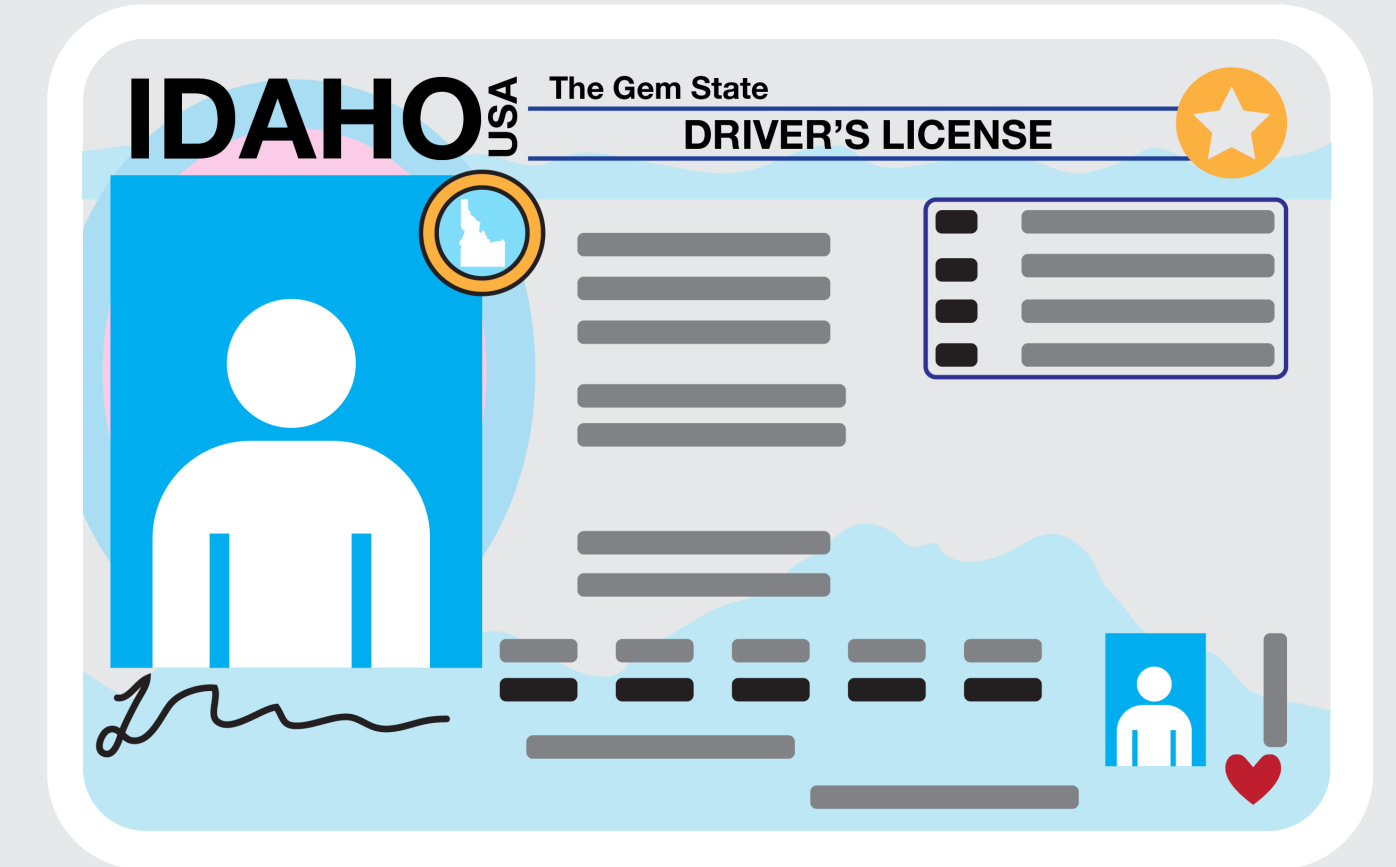

She's cleared for takeoff because she has a Star Card – Idaho's REAL ID.

What's the difference between a Star Card and an Idaho driver's license or identification (ID) card without the Star?

Driver's License or ID card without the Star

Star Card Driver's License or ID card

- You can legally operate a motor vehicle

(A driver's license is required to operate a motor vehicle)

(A driver's license is required to operate a motor vehicle)

- You can use it to verify your identity and/or age (e.g., voter registration, purchase alcohol)

For more information visit: <http://itd.idaho.gov/StarCard>

She's cleared for takeoff because she has a Star Card – Idaho's REAL ID.

What's the difference between a Star Card and an Idaho driver's license or identification (ID) card without the Star?