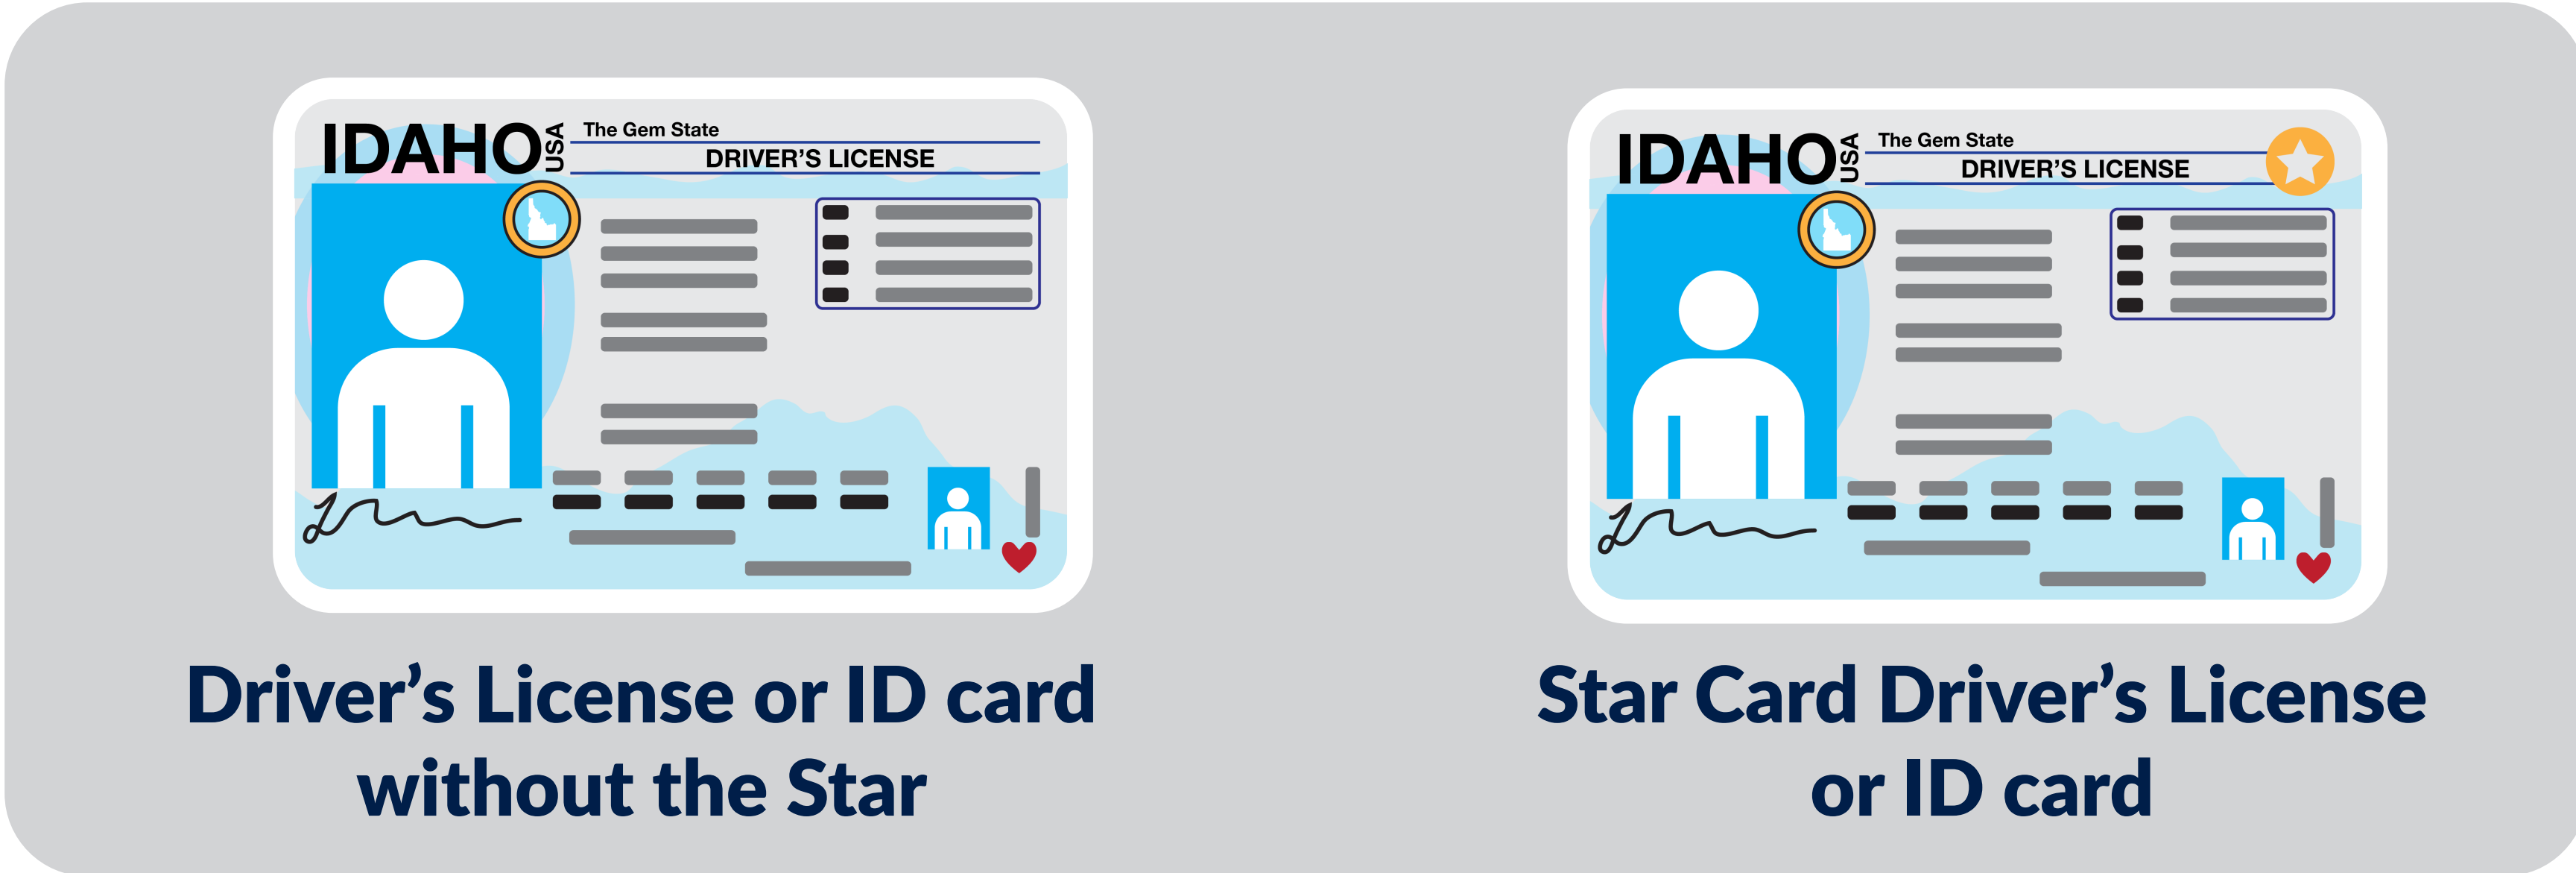

She's cleared for takeoff because she has a Star Card – Idaho's REAL ID.

What's the difference between a Star Card and an Idaho driver's license or identification (ID) card without the Star?

Driver's License or ID card without the Star

Star Card Driver's License or ID card

- You can legally operate a motor vehicle

(A driver's license is required to operate a motor vehicle)

(A driver's license is required to operate a motor vehicle)

- You can use it to verify your identity and/or age (e.g., voter registration, purchase alcohol)

- **After May 7, 2025**, you can use it to enter federal facilities, such as federal courthouses, national laboratories, and military bases

- **After May 7, 2025**, you can use it to board a commercial flight

For more information visit: <http://itd.idaho.gov/StarCard>

She's cleared for takeoff because she has a Star Card – Idaho's REAL ID.

What's the difference between a Star Card and an Idaho driver's license or identification (ID) card without the Star?