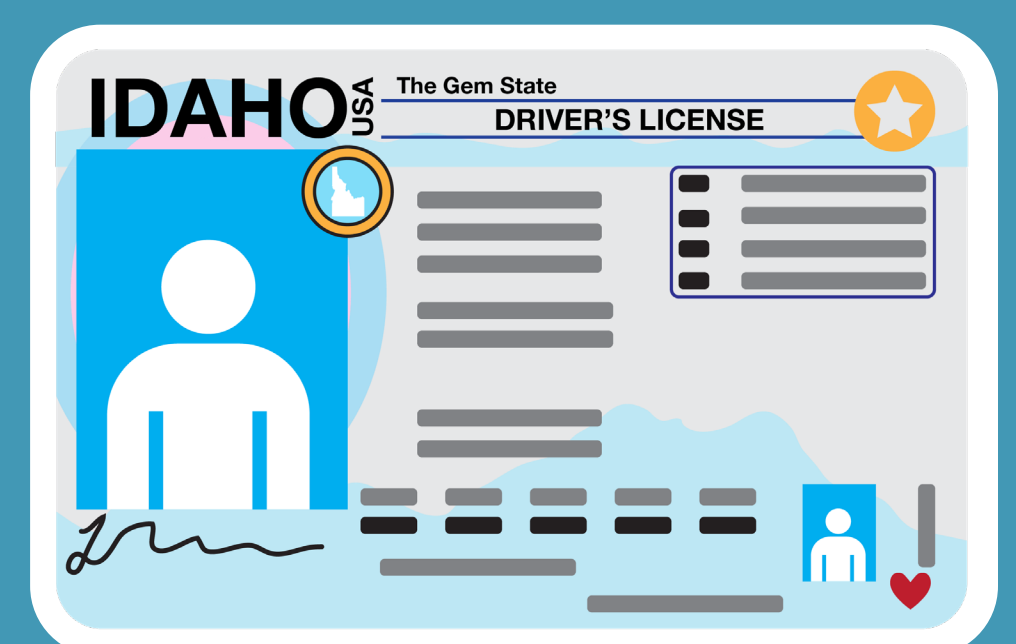

She's cleared for takeoff because she has a Star Card – Idaho's REAL ID.

What's the difference between a Star Card and an Idaho driver's license or identification (ID) card without the Star?

Driver's License or ID card without the Star

Y

Y

You can use it to verify your identity and/or age (e.g., voter registration, purchase alcohol)

Y

Y

After May 7, 2025, you can use it to enter federal facilities, such as federal courthouses, national laboratories, and military bases

N

Y

After May 7, 2025, you can use it to board a commercial flight

N

Y

*A driver's license is required to operate a motor vehicle

For more information visit: <http://itd.idaho.gov/StarCard>

She's cleared for takeoff because she has a Star Card - Idaho's REAL ID.

What's the difference between a Star Card and an Idaho driver's license or identification (ID) card without the Star?

Driver's License or ID card without the Star

Star Card Driver's License or ID card

You can legally operate a motor vehicle.*