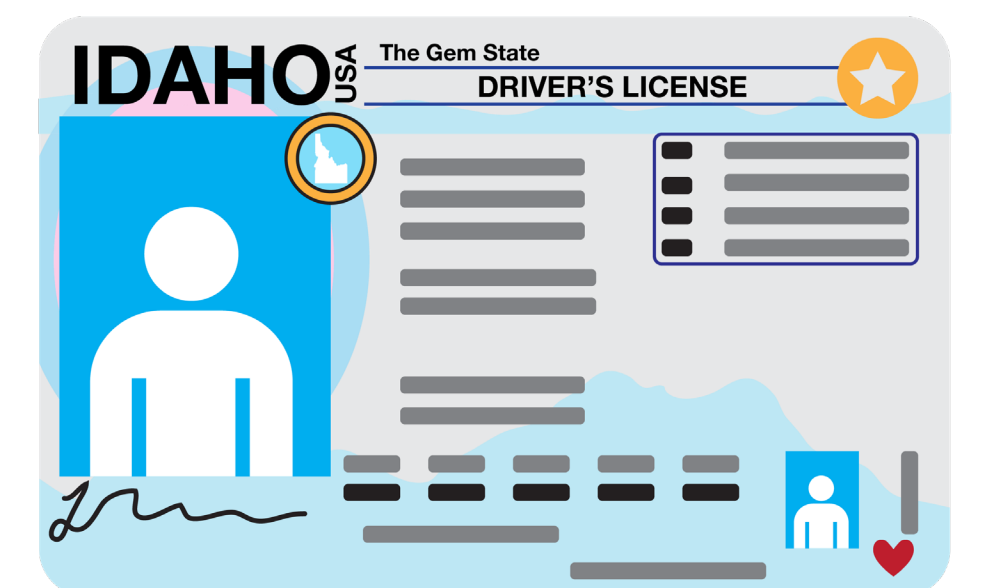

She's cleared for takeoff because she has a Star Card – Idaho's REAL ID.

What's the difference between a Star Card and an Idaho driver's license or identification (ID) card without the Star?

Driver's License or ID card without the Star

Star Card Driver's License or ID card

- You can legally operate a motor vehicle
- You can use it to verify your identity and/or age (e.g., voter registration, purchase alcohol)
- **After May 7, 2025**, you can use it to enter federal facilities, such as federal courthouses, national laboratories, and military bases
- **After May 7, 2025**, you can use it to board a commercial flight

(A driver's license is required to operate a motor vehicle)

(A driver's license is required to operate a motor vehicle)

For more information visit: <http://itd.idaho.gov/StarCard>

She's cleared for takeoff because she has a Star Card – Idaho's REAL ID.

What's the difference between a Star Card and an Idaho driver's license or identification (ID) card without the Star?

Driver's License or ID card without the Star

Star Card Driver's License or ID card

You can legally operate a motor vehicle.*