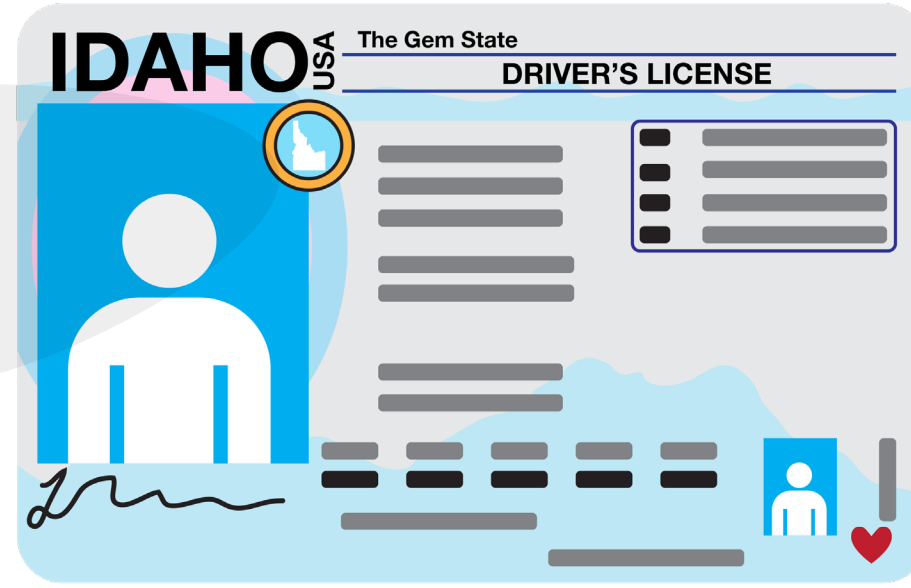

She's cleared for takeoff because she has a Star Card – Idaho's REAL ID.

What's the difference between a Star Card and an Idaho driver's license or identification (ID) card without the Star?

Driver's License or ID card without the Star

Star Card Driver's License or ID card

- You can legally operate a motor vehicle
- You can use it to verify your identity and/or age (e.g., voter registration, purchase alcohol)
- **After May 7, 2025**, you can use it to enter federal facilities, such as federal courthouses, national laboratories, and military bases
- **After May 7, 2025**, you can use it to board a commercial flight

(A driver's license is required to operate a motor vehicle)

(A driver's license is required to operate a motor vehicle)

For more information visit: <http://itd.idaho.gov/StarCard>

She's cleared for takeoff because she has a Star Card – Idaho's REAL ID.

What's the difference between a Star Card and an Idaho driver's license or identification (ID) card without the Star?

Driver's License or ID card without the Star

Star Card Driver's License or ID card

You can legally operate a motor vehicle.*