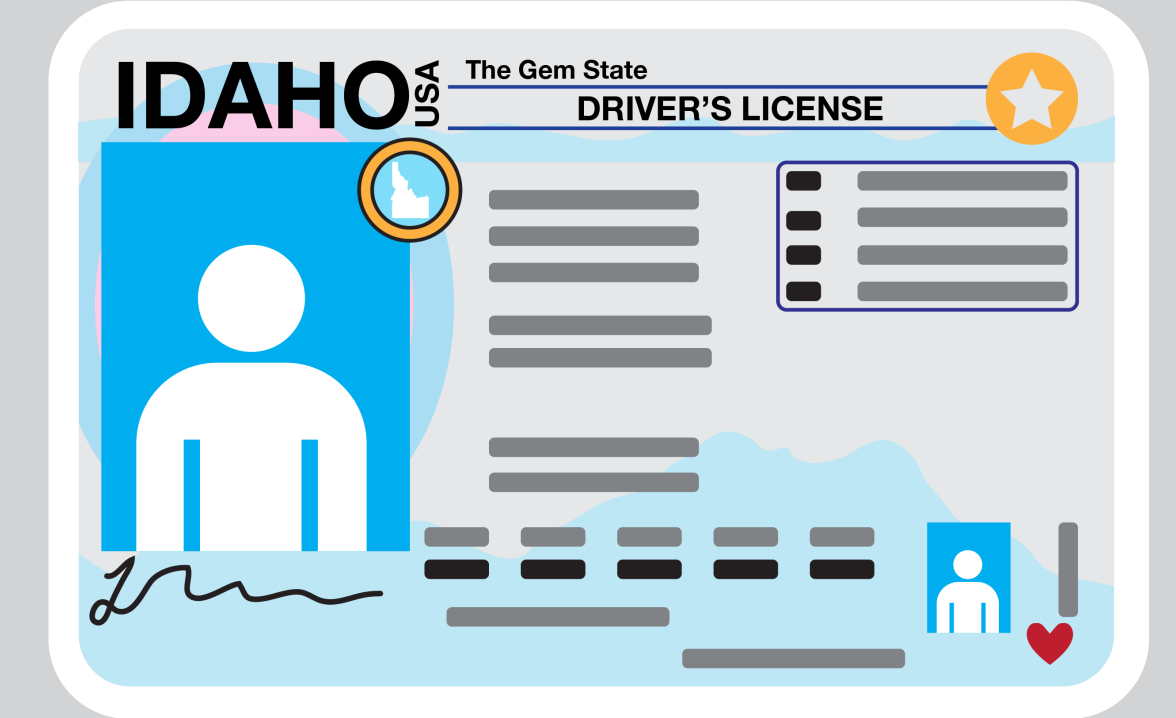

She's cleared for takeoff because she has a Star Card – Idaho's REAL ID.

What's the difference between a Star Card and an Idaho driver's license or identification (ID) card without the Star?

Driver's License or ID card without the Star

For more information visit: <http://itd.idaho.gov/StarCard>

She's cleared for takeoff because she has a Star Card – Idaho's REAL ID.

What's the difference between a Star Card and an Idaho driver's license or identification (ID) card without the Star?

Star Card Driver's License or ID card

- You can legally operate a motor vehicle
- You can use it to verify your identity and/or age (e.g., voter registration, purchase alcohol)
- **After May 7, 2025**, you can use it to enter federal facilities, such as federal courthouses, national laboratories, and military bases
- **After May 7, 2025**, you can use it to board a commercial flight