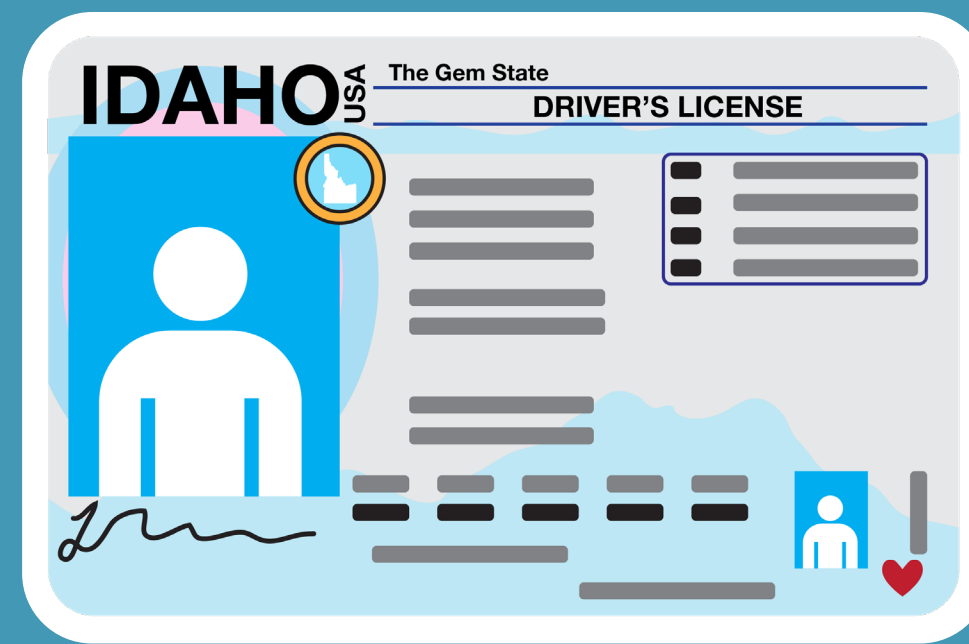

She's cleared for takeoff because she has a Star Card – Idaho's REAL ID.

What's the difference between a Star Card and an Idaho driver's license or identification (ID) card without the Star?

Driver's License or ID card without the Star

Y

Y

You can use it to verify your identity and/or age (e.g., voter registration, purchase alcohol)

Y

Y

After May 7, 2025, you can use it to enter federal facilities, such as federal courthouses, national laboratories, and military bases

N

Y

After May 7, 2025, you can use it to board a commercial flight

N

Y

*A driver's license is required to operate a motor vehicle

For more information visit: <http://itd.idaho.gov/StarCard>

She's cleared for takeoff because she has a Star Card - Idaho's REAL ID.

What's the difference between a Star Card and an Idaho driver's license or identification (ID) card without the Star?

Driver's License or ID card without the Star

Star Card Driver's License or ID card

You can legally operate a motor vehicle.*