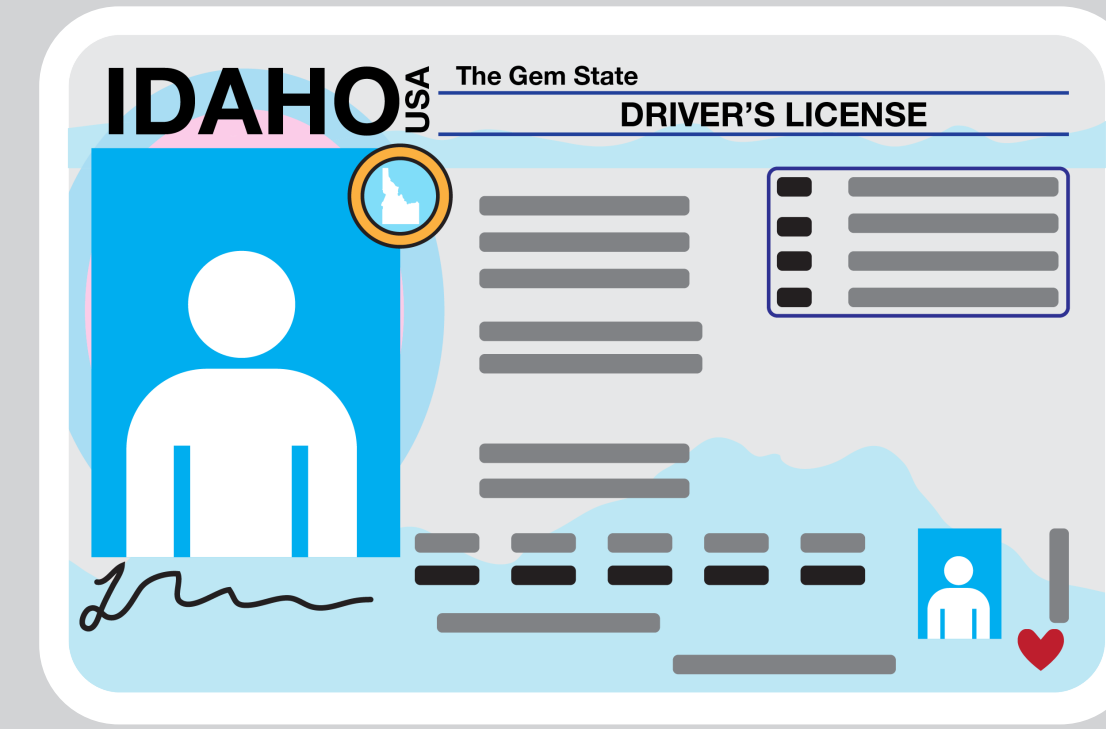

She's cleared for takeoff because she has a Star Card – Idaho's REAL ID.

What's the difference between a Star Card and an Idaho driver's license or identification (ID) card without the Star?

Driver's License or ID card without the Star

For more information visit: <http://itd.idaho.gov/StarCard>

She's cleared for takeoff because she has a Star Card – Idaho's REAL ID.

What's the difference between a Star Card and an Idaho driver's license or identification (ID) card without the Star?

Star Card Driver's License or ID card

- You can legally operate a motor vehicle
- You can use it to verify your identity and/or age (e.g., voter registration, purchase alcohol)
- **After May 7, 2025**, you can use it to enter federal facilities, such as federal courthouses, national laboratories, and military bases
- **After May 7, 2025**, you can use it to board a commercial flight