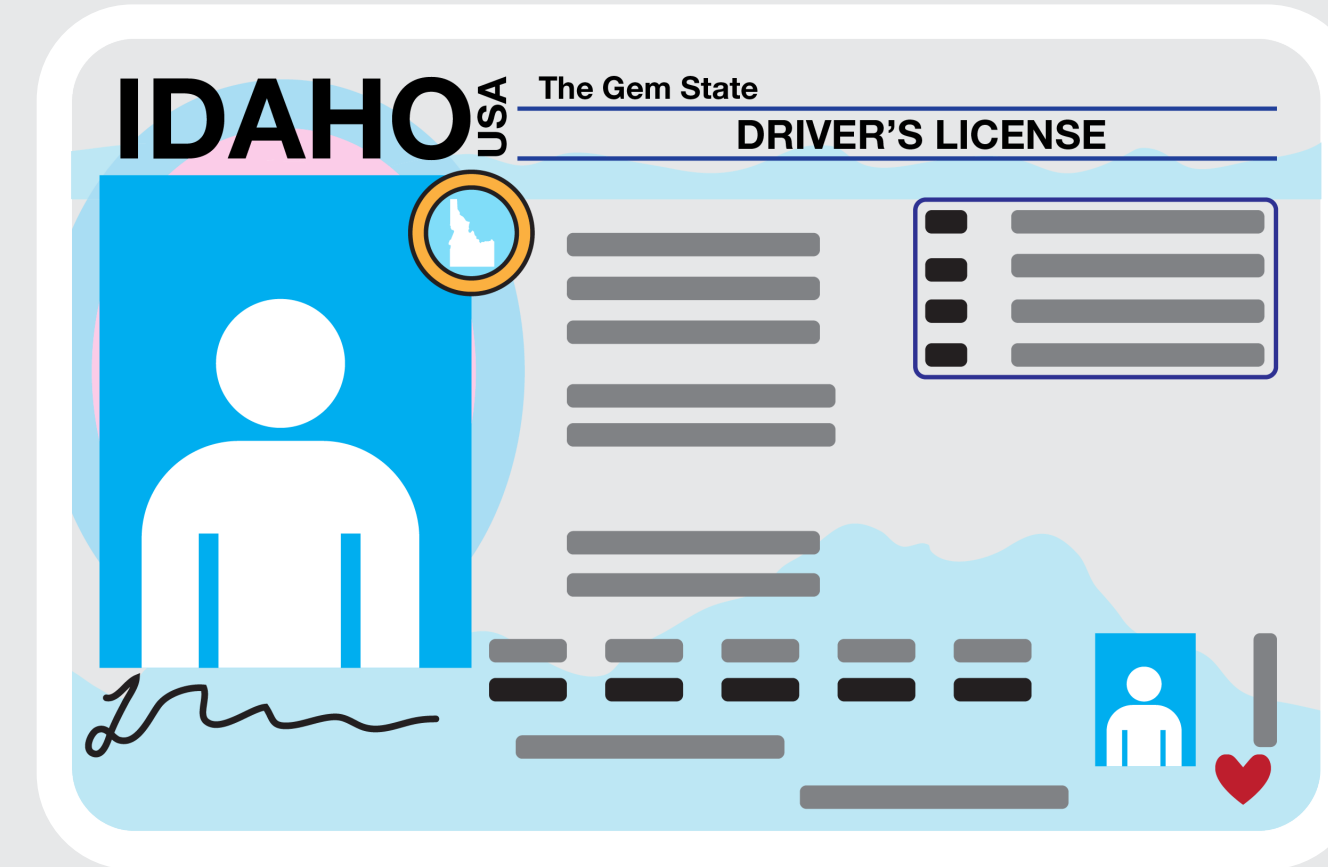

She's cleared for takeoff because she has a Star Card – Idaho's REAL ID.

What's the difference between a Star Card and an Idaho driver's license or identification (ID) card without the Star?

Driver's License or ID card without the Star

Star Card Driver's License or ID card

- You can legally operate a motor vehicle

(A driver's license is required to operate a motor vehicle)

(A driver's license is required to operate a motor vehicle)

- You can use it to verify your identity and/or age (e.g., voter registration, purchase alcohol)

For more information visit: <http://itd.idaho.gov/StarCard>

She's cleared for takeoff because she has a Star Card – Idaho's REAL ID.

What's the difference between a Star Card and an Idaho driver's license or identification (ID) card without the Star?