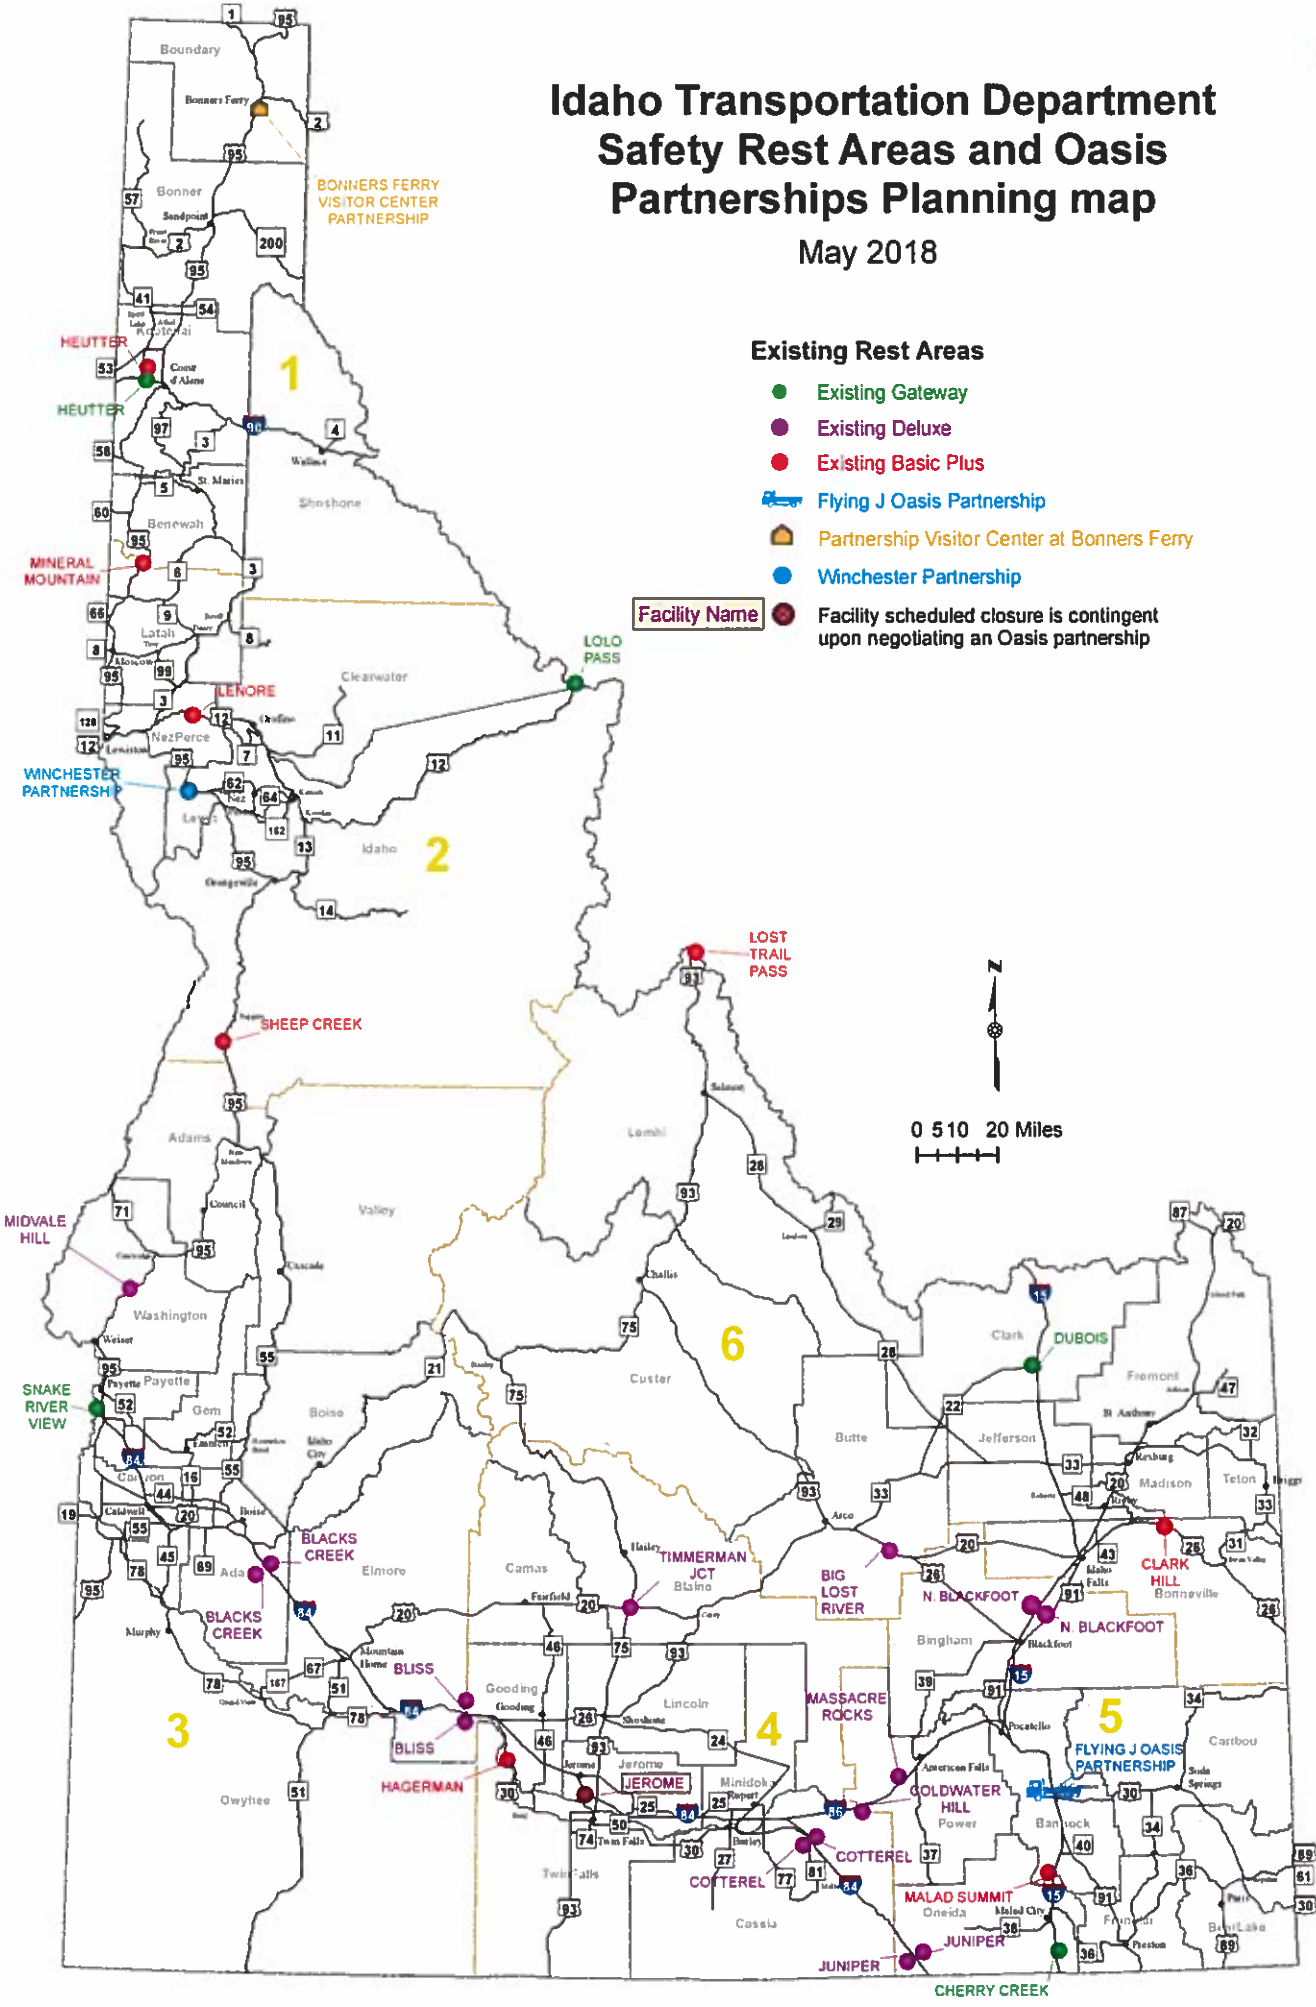

Idaho Transportation Department Safety Rest Areas and Oasis Partnerships Planning map

May 2018

Existing Rest Areas

- Existing Gateway
- Existing Deluxe
- Existing Basic Plus

Flying J Oasis Partnership

Partnership Visitor Center at Bonners Ferry

Winchester Partnership

Facility Name

Facility scheduled closure is contingent upon negotiating an Oasis partnership