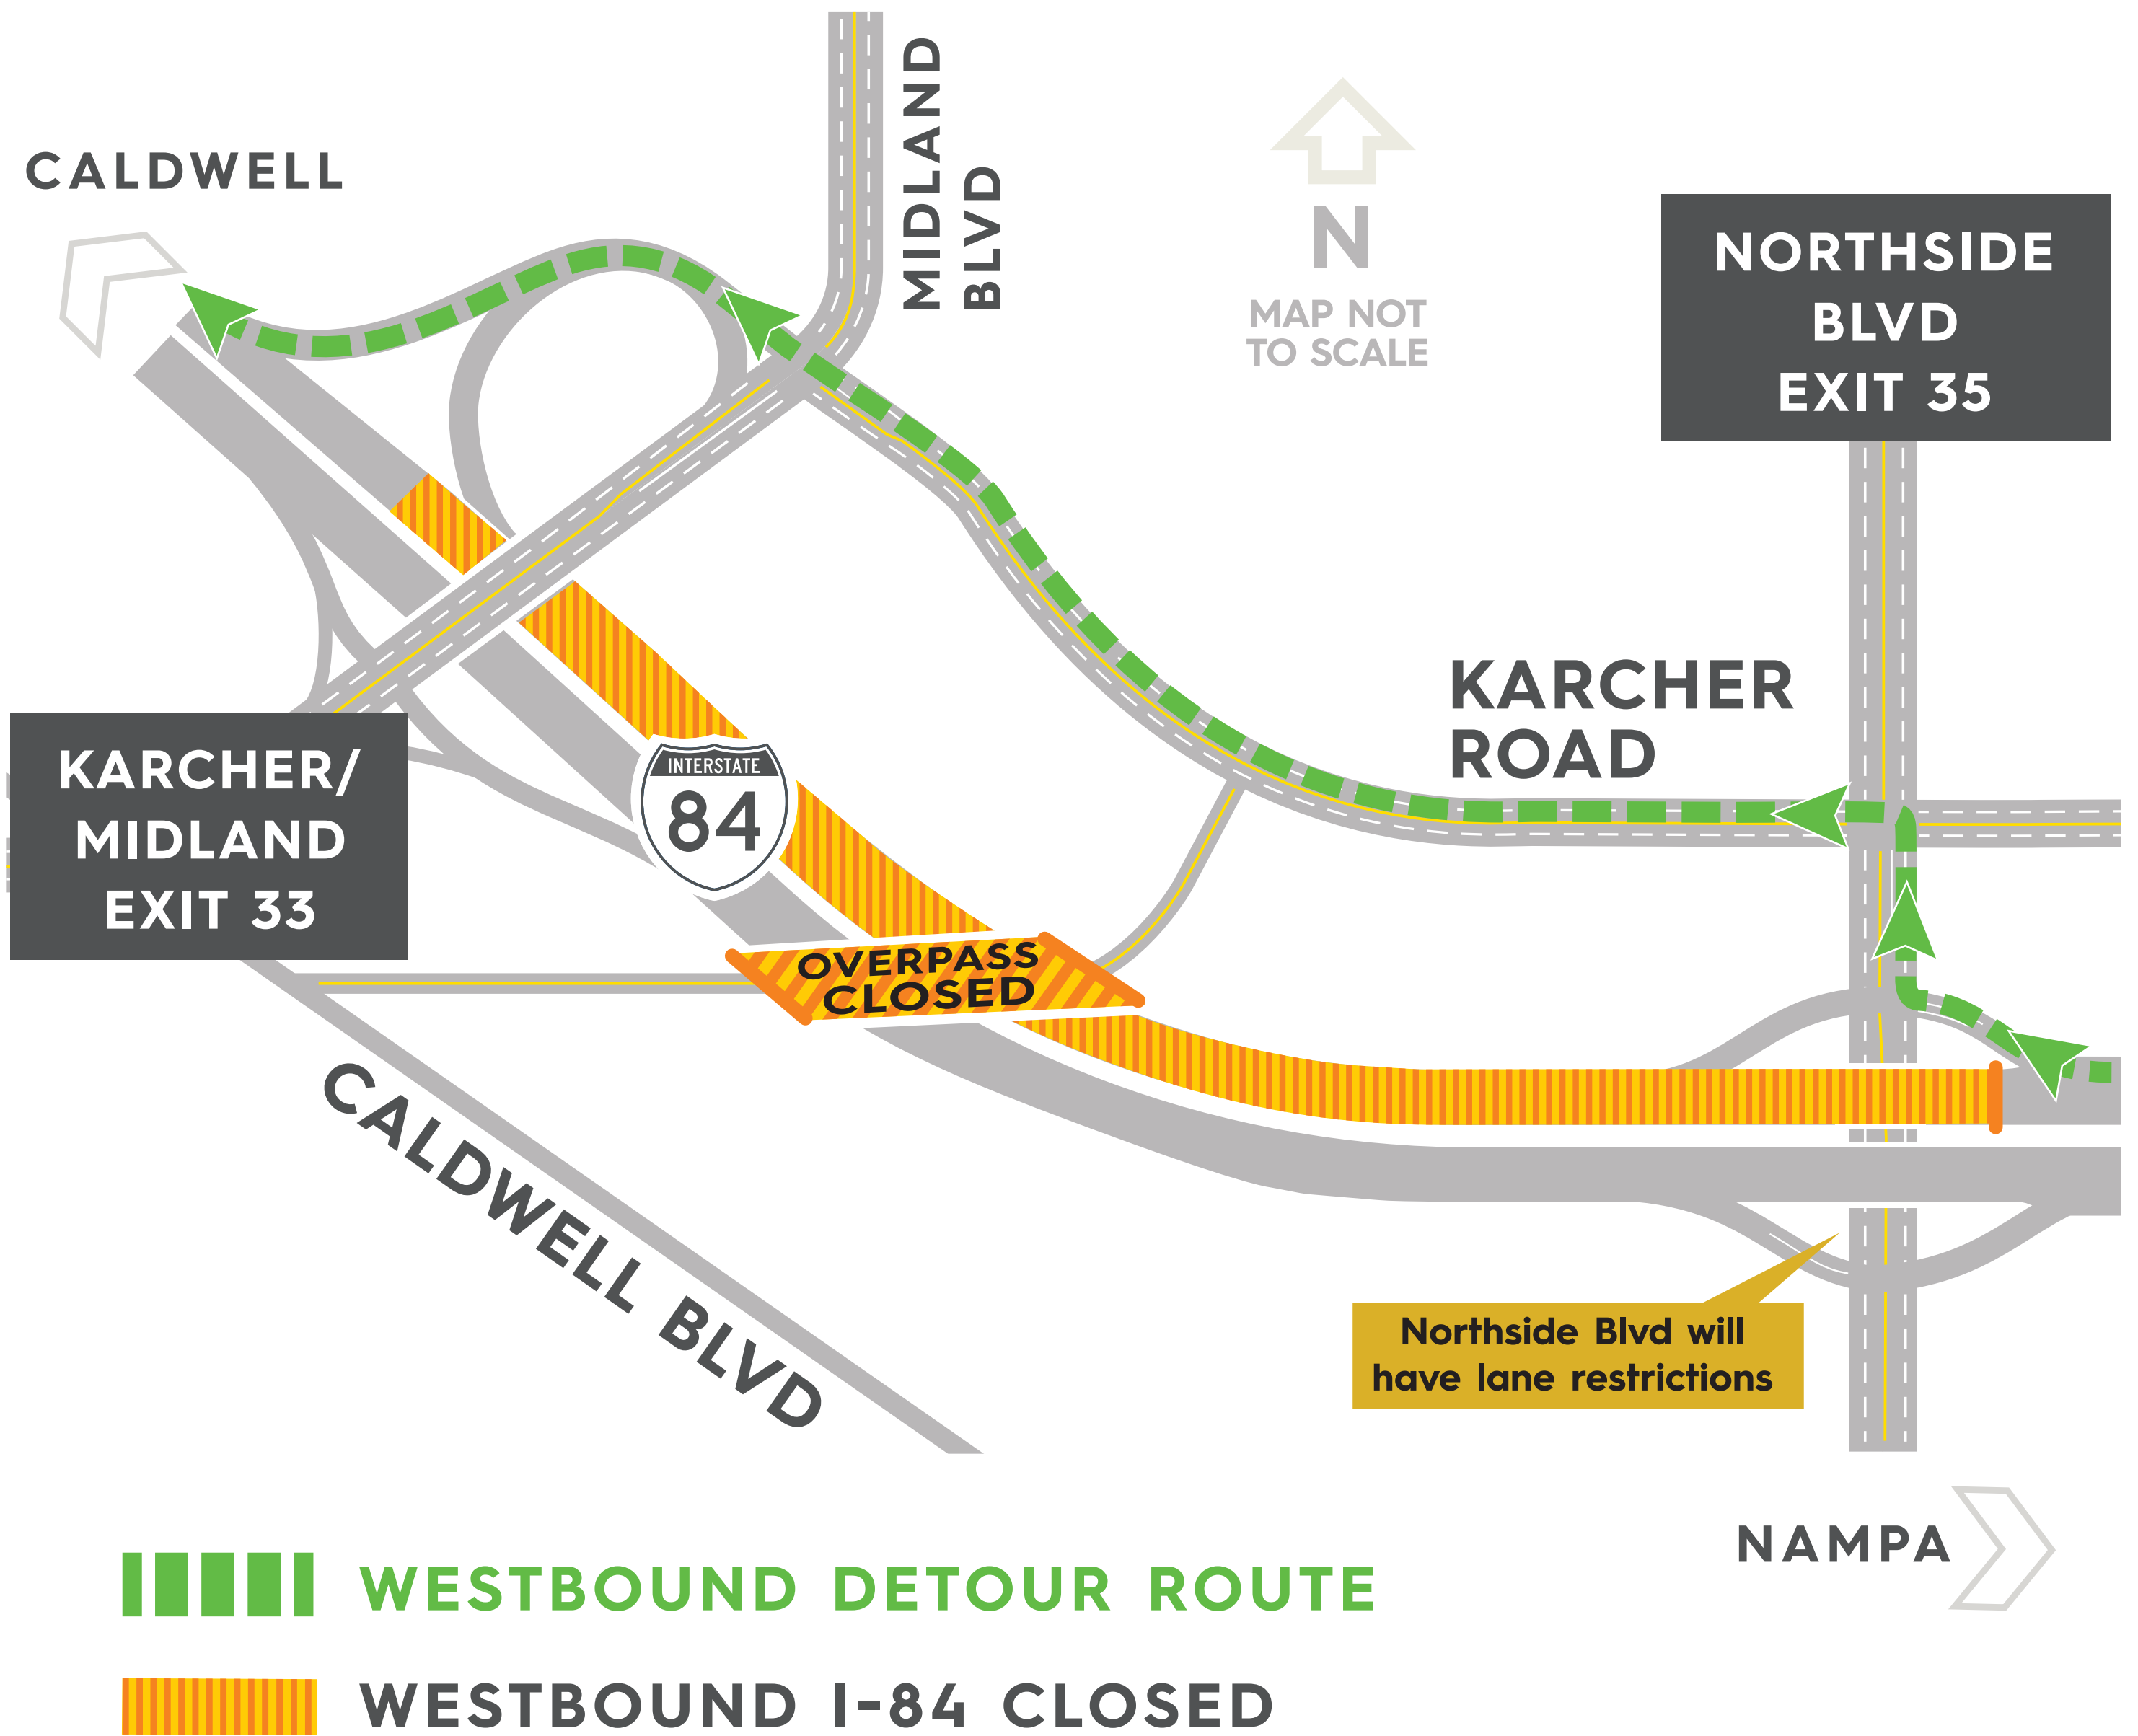

EASTBOUND I-84 CLOSED

– KARCHER/MIDLAND TO NORTHSIDE

WED., SEPT 18 AND THURS., SEPT 19

»»» FROM 10 P.M. TO 5 A.M.

SIGN UP FOR CONSTRUCTION EMAIL UPDATES

VISIT ITDPROJECTS.ORG/84CORRIDOR
TEXT 84CORRIDOR to 555888
EMAIL 84CORRIDOR@ITD.IDAHO.GOV
CALL (208) 334-8002
EN ESPAÑOL (208) 334-8152

WESTBOUND I-84 CLOSED

– NORTHSIDE TO KARCHER/MIDLAND
MON., SEPT 16 AND TUES., SEPT 17
>>>> FROM 10 P.M. TO 6 A.M.

SIGN UP FOR CONSTRUCTION EMAIL UPDATES

VISIT ITDPROJECTS.ORG/84CORRIDOR
TEXT 84CORRIDOR to 555888
EMAIL 84CORRIDOR@ITD.IDAHO.GOV
CALL (208) 334-8002
EN ESPAÑOL (208) 334-8152