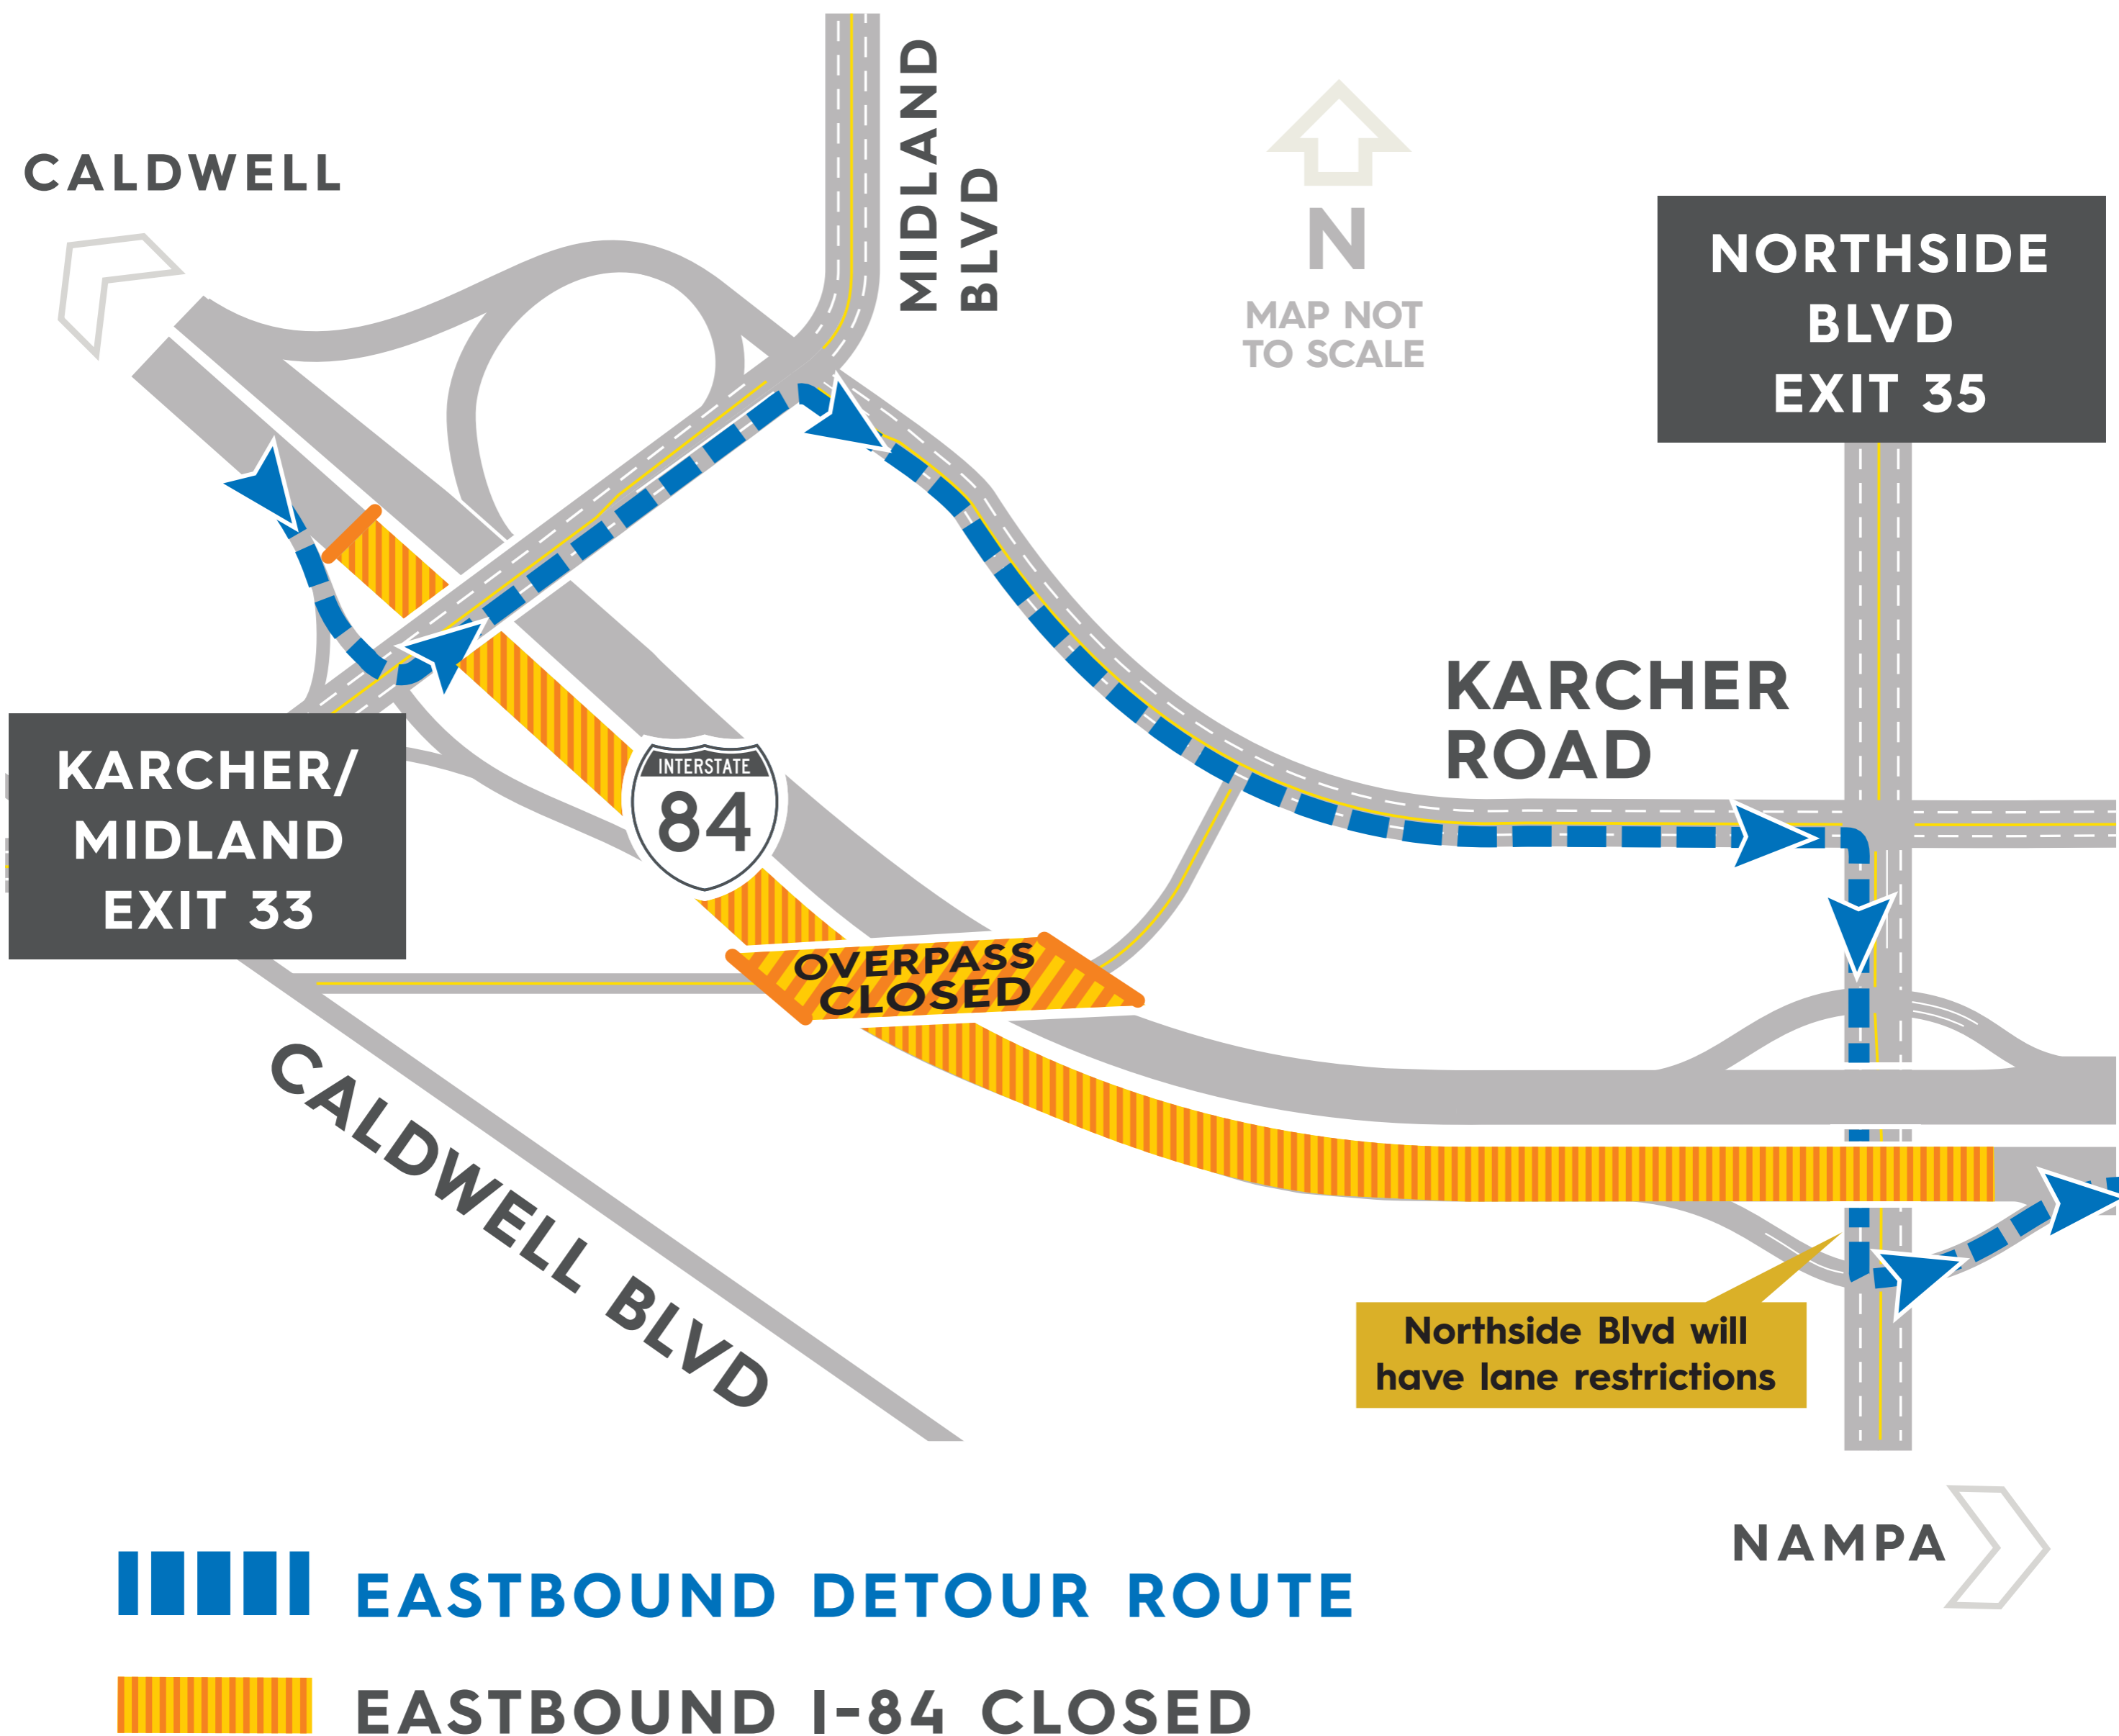

EASTBOUND I-84 CLOSED

– KARCHER/MIDLAND TO NORTHSIDE

WED., SEPT 18 AND THURS., SEPT 19

»»» FROM 10 P.M. TO 5 A.M.

SIGN UP FOR CONSTRUCTION EMAIL UPDATES

VISIT ITDPROJECTS.ORG/84CORRIDOR
TEXT 84CORRIDOR to 555888
EMAIL 84CORRIDOR@ITD.IDAHO.GOV
CALL (208) 334-8002
EN ESPAÑOL (208) 334-8152

WESTBOUND I-84 CLOSED

– NORTHSIDE TO KARCHER/MIDLAND
MON., SEPT 16 AND TUES., SEPT 17
>>>> FROM 10 P.M. TO 6 A.M.

SIGN UP FOR CONSTRUCTION EMAIL UPDATES

VISIT ITDPROJECTS.ORG/84CORRIDOR
TEXT 84CORRIDOR to 555888
EMAIL 84CORRIDOR@ITD.IDAHO.GOV
CALL (208) 334-8002
EN ESPAÑOL (208) 334-8152