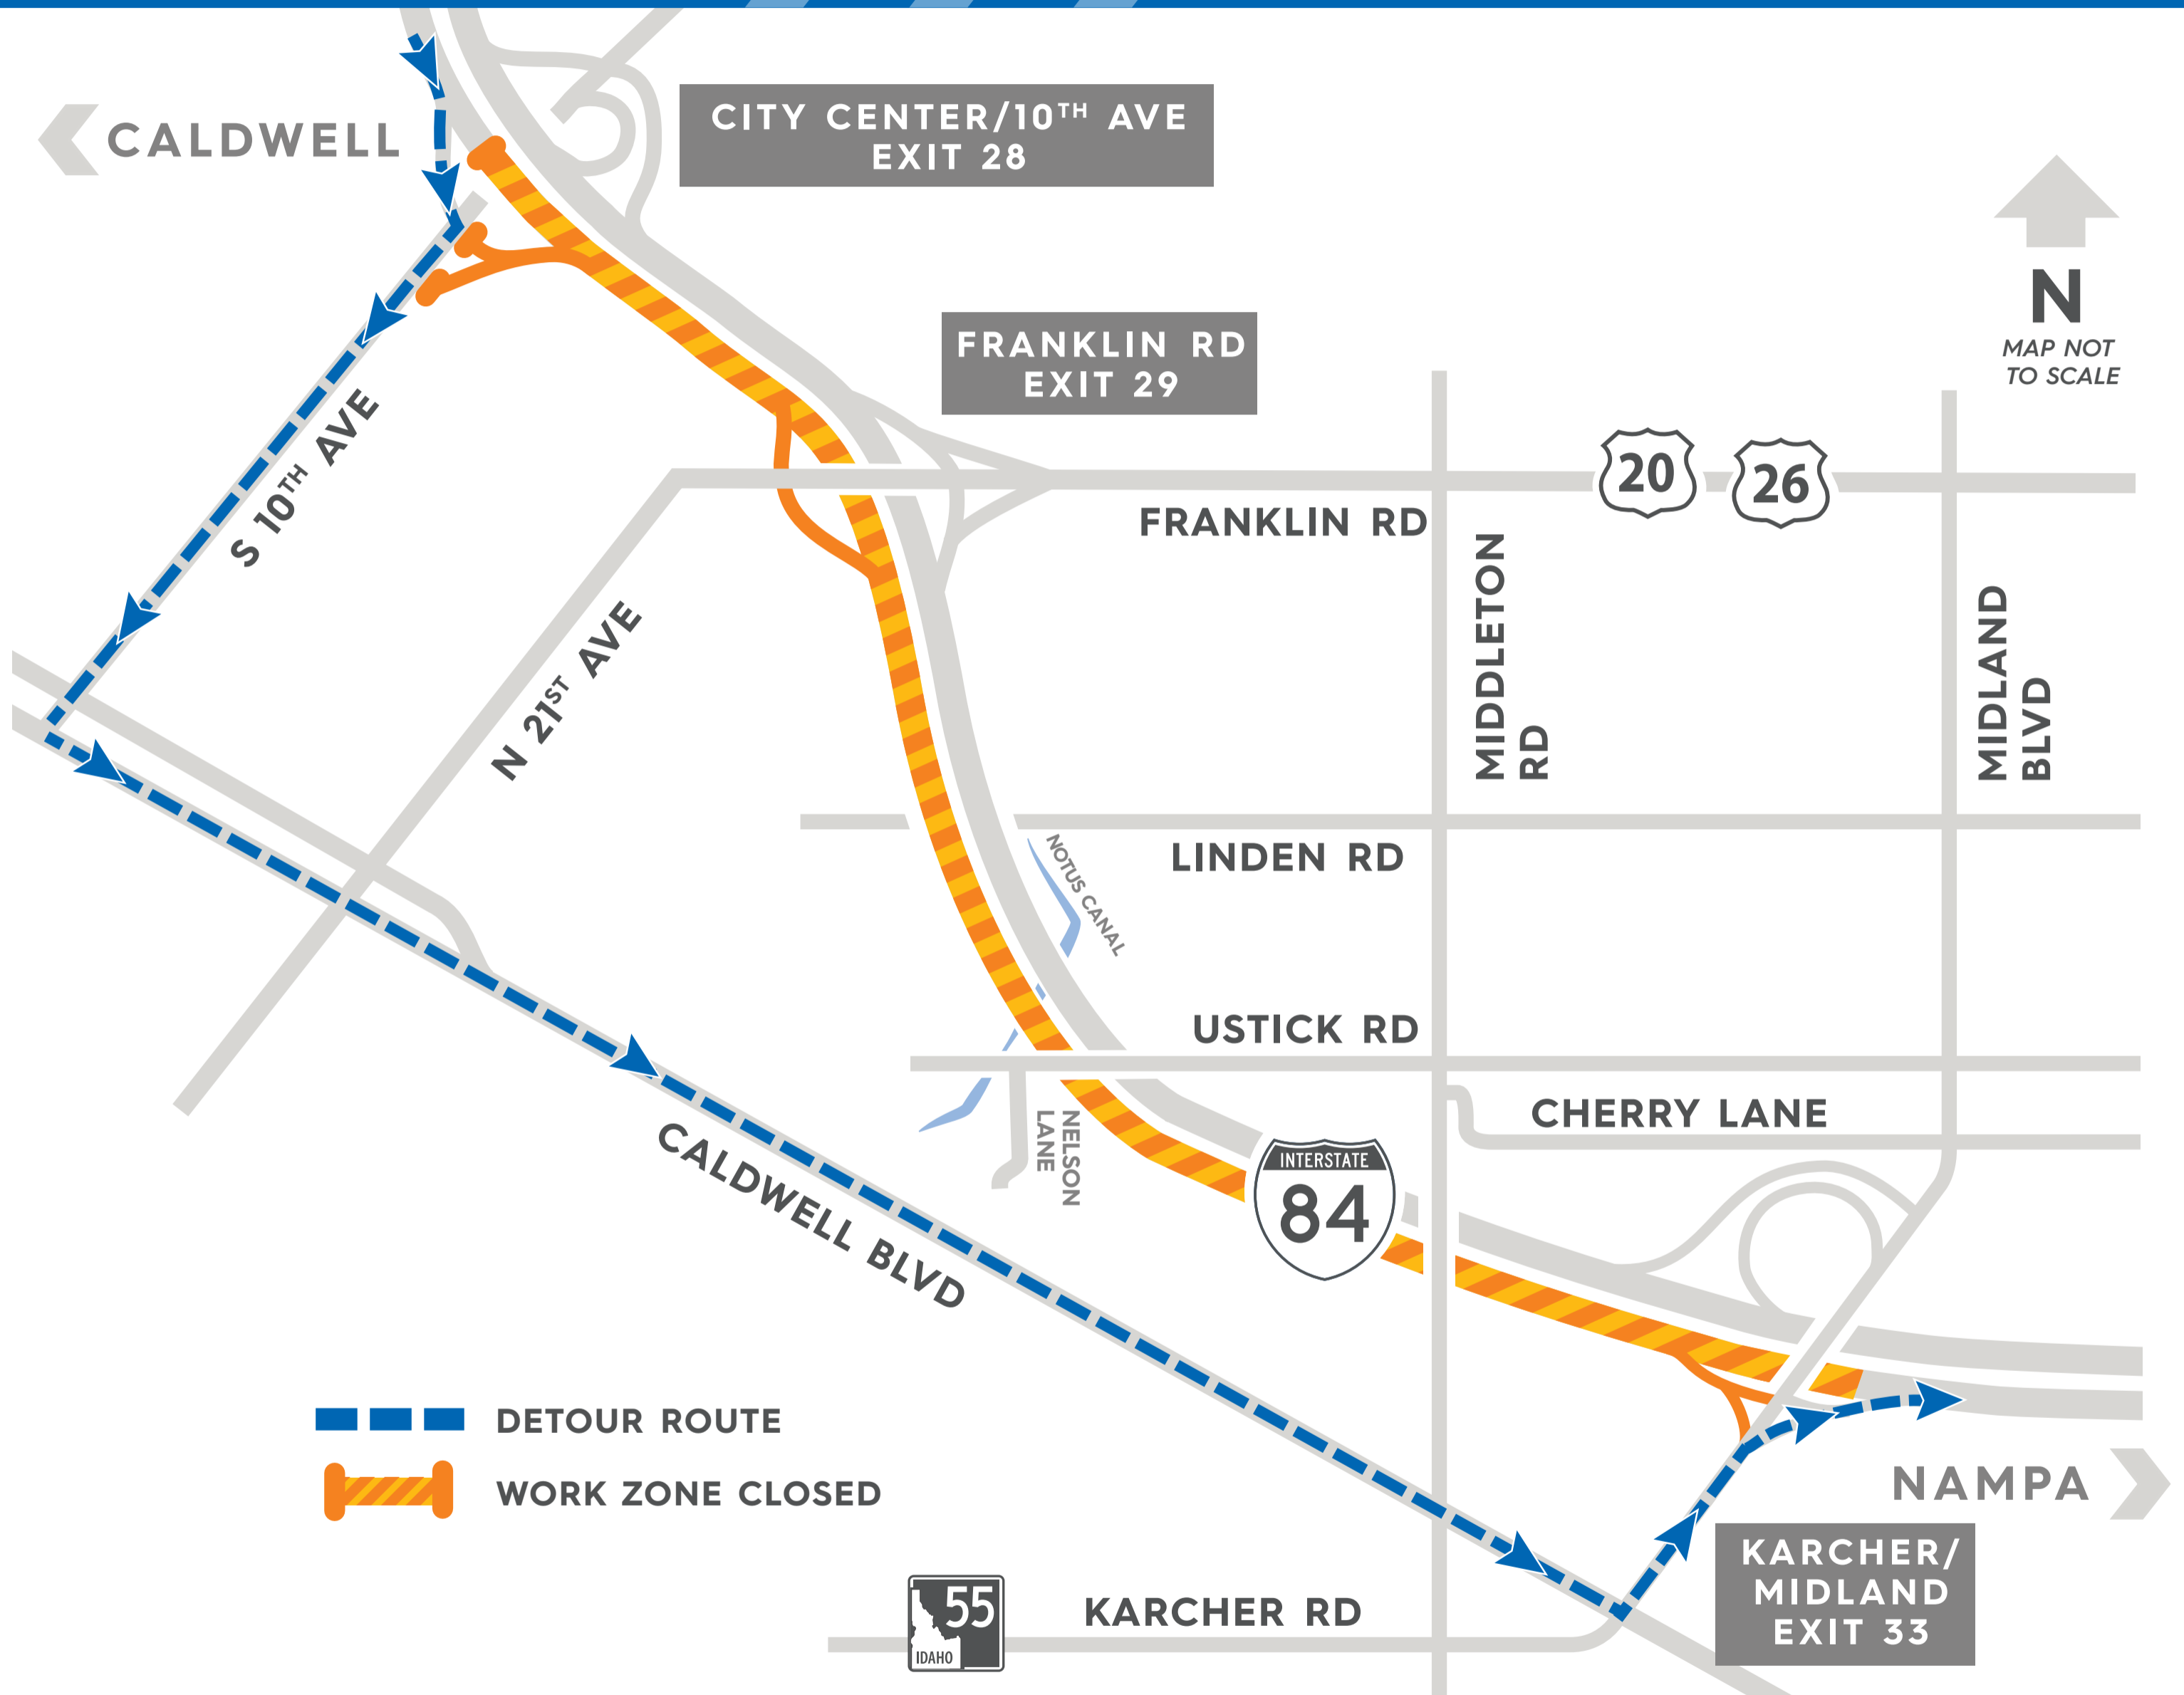

EASTBOUND I-84 CLOSED

9 P.M. TO 5 A.M.

- DETOUR ROUTE
- WORK ZONE CLOSED

VISIT ITDPROJECTS.ORG/84CORRIDOR

TEXT 1-866-ITD-84CC

EMAIL 84CORRIDOR@ITD.IDAHO.GOV

CALL (208) 334-8002

EN ESPAÑOL: (208) 334-8002 ext. 2