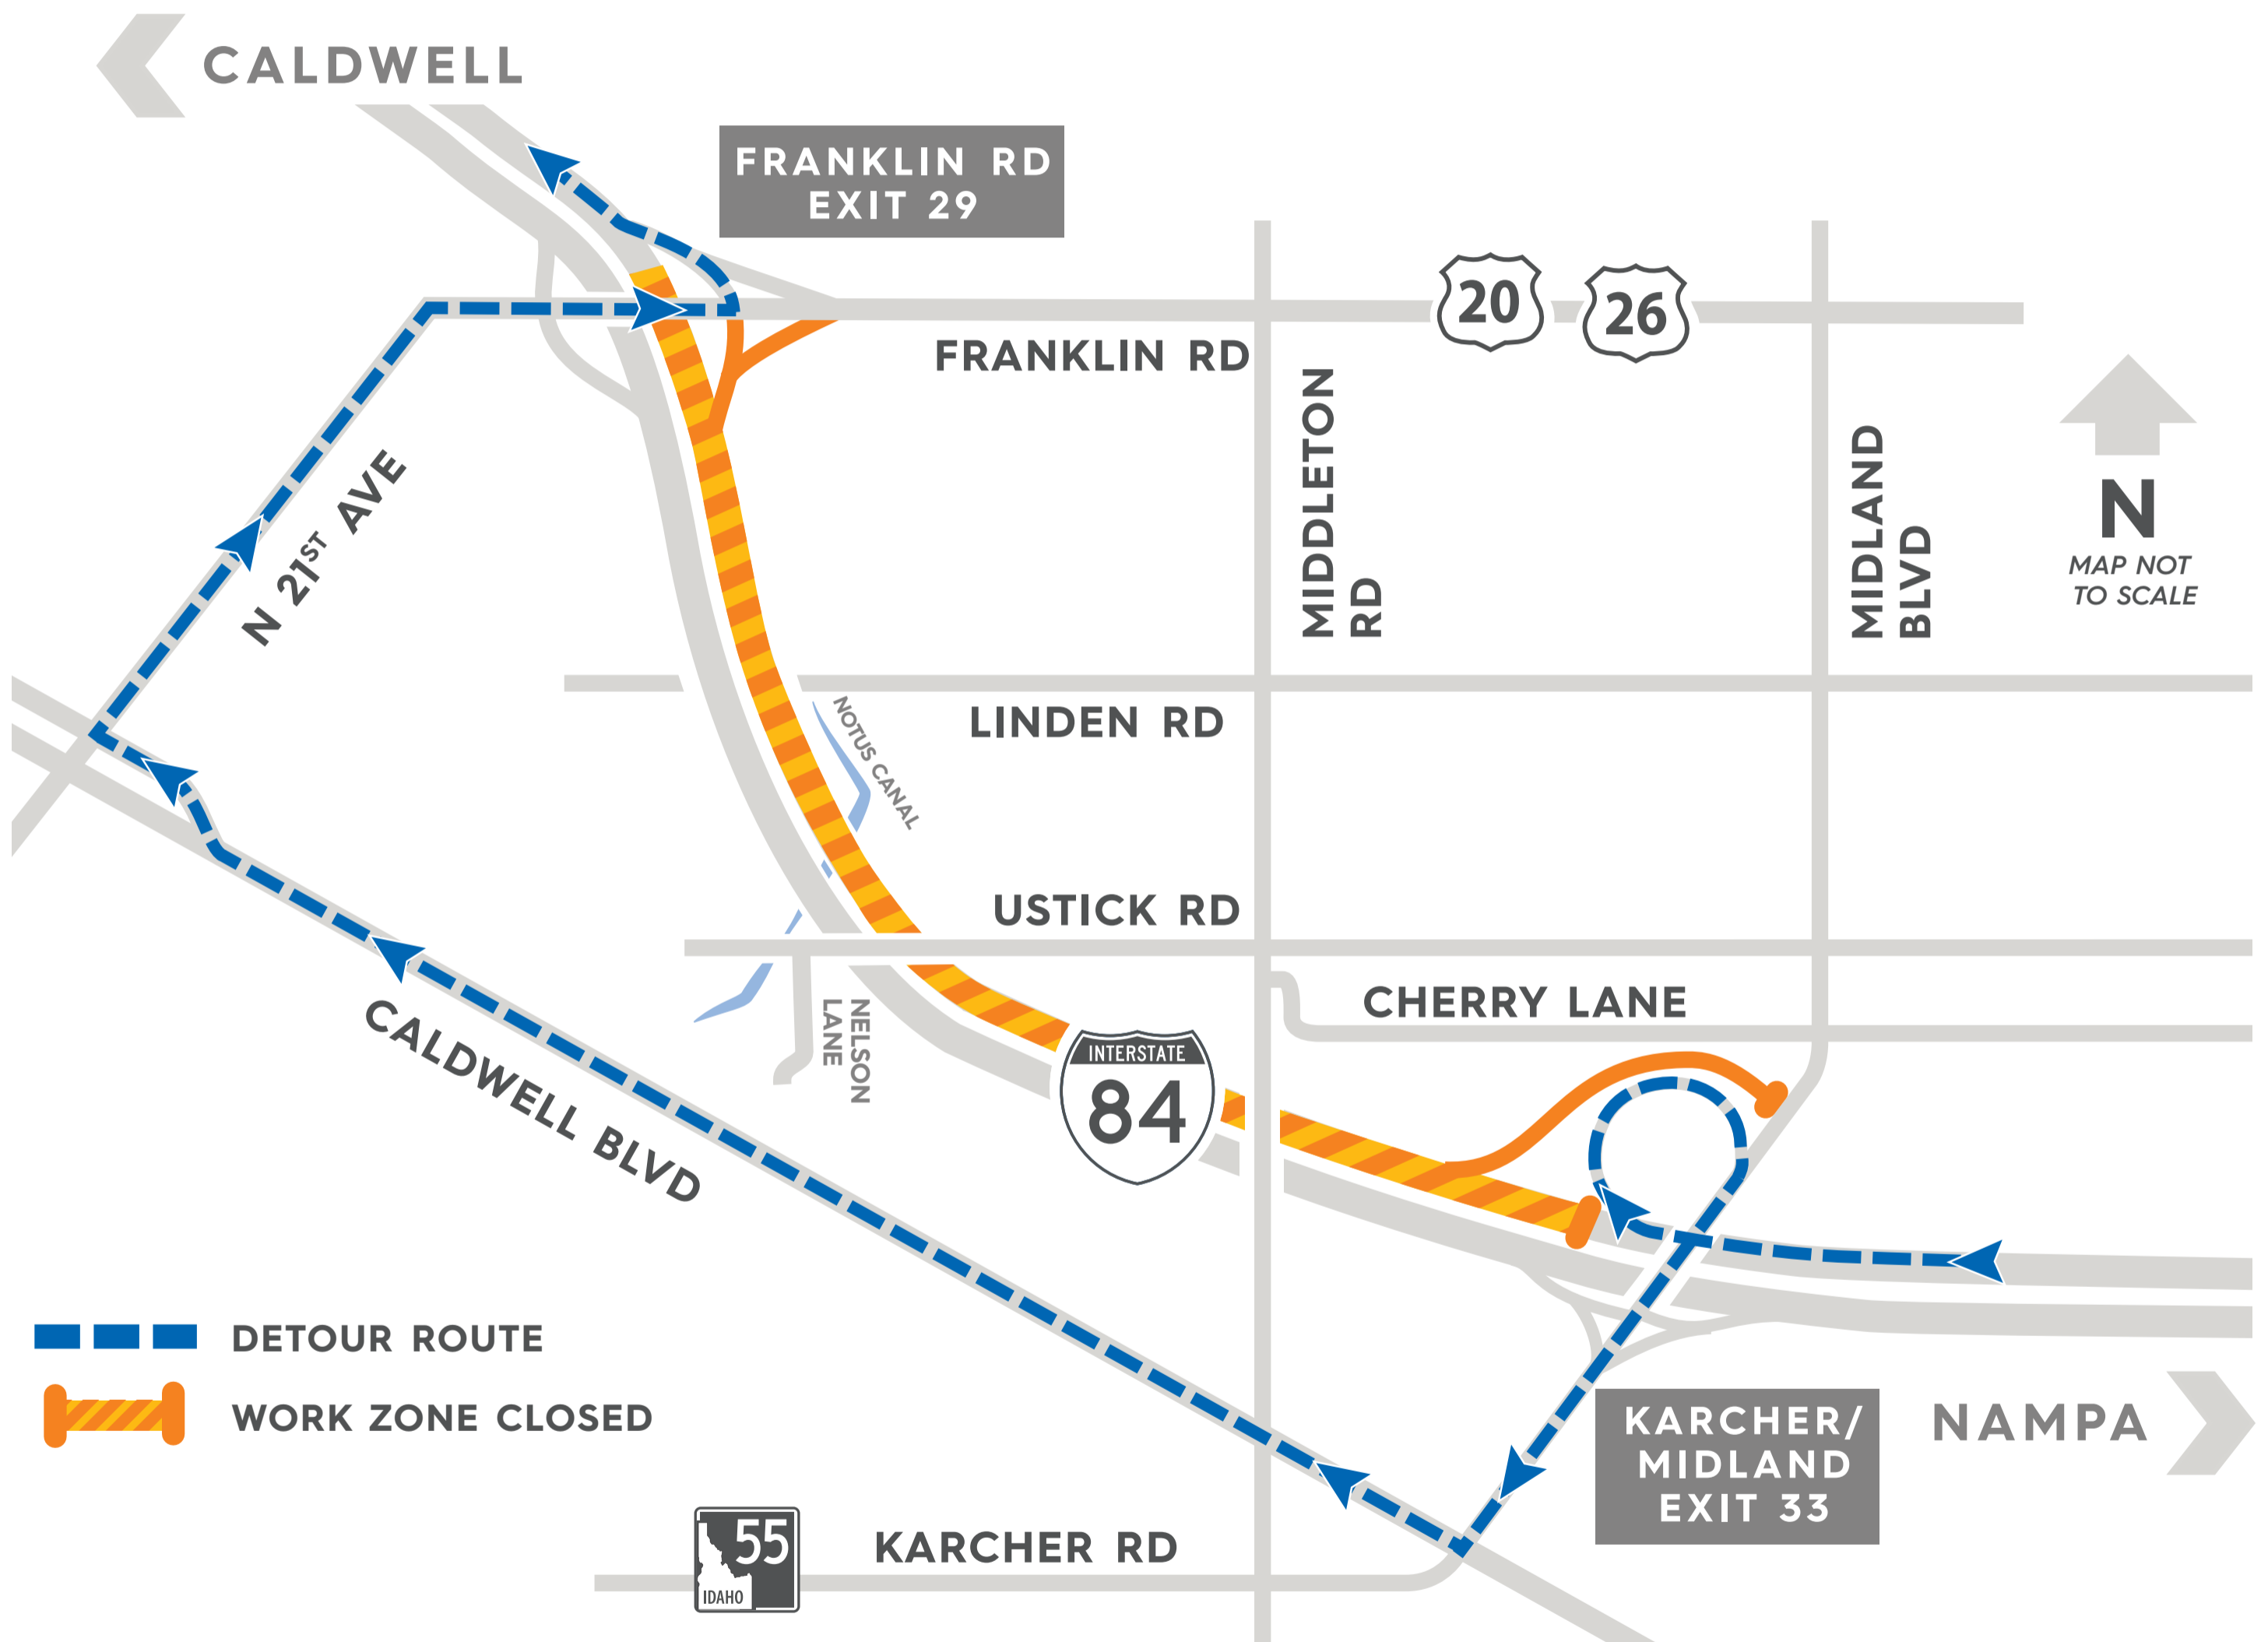

WESTBOUND I-84 CLOSED

10 P.M. TO 6 A.M.

- DETOUR ROUTE
- WORK ZONE CLOSED

VISIT ITDPROJECTS.ORG/84CORRIDOR

TEXT 1-866-ITD-84CC

EMAIL 84CORRIDOR@ITD.IDAHO.GOV

CALL (208) 334-8002

EN ESPAÑOL: (208) 334-8002 ext. 2