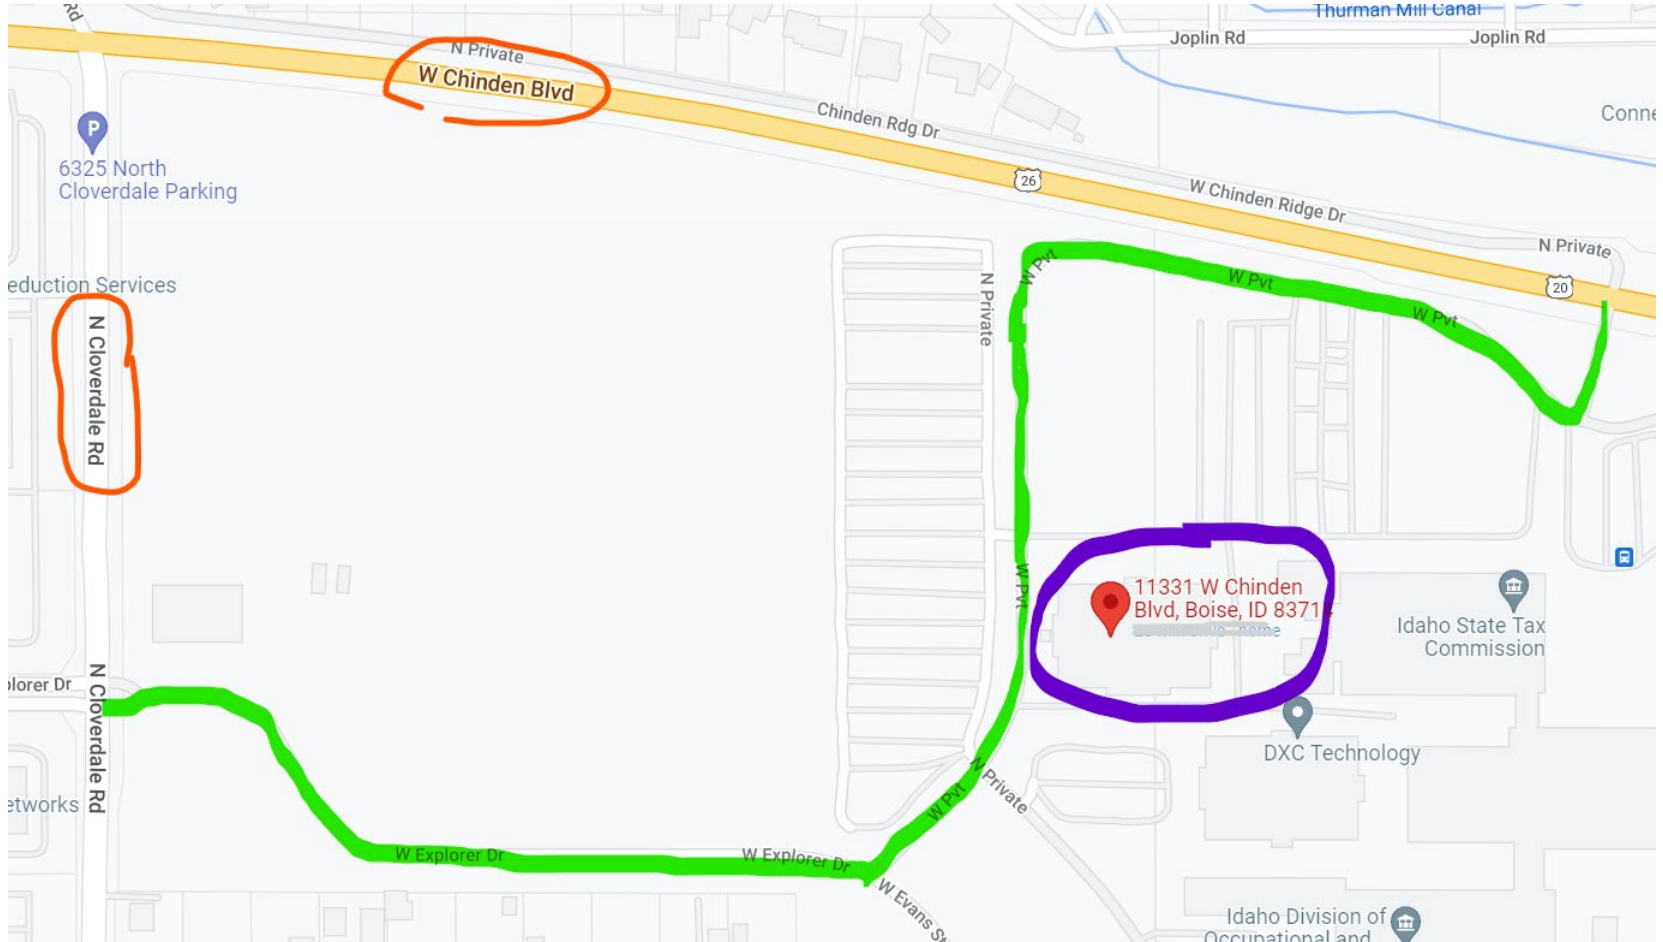

New ITD Physical Address

11331 W. Chinden Boulevard, Building 8, Boise, ID 83714

Your Safety • Your Mobility • Your Economic Opportunity

New Physical Address

11331 W. Chinden Blvd., Bldg #8

Your Safety • Your Mobility • Your Economic Opportunity

Post Office (USPS) Mailing Address

IDAHO TRANSPORTATION DEPARTMENT
PO BOX 7129
BOISE, ID 83707-1129

Your Safety • Your Mobility • Your Economic Opportunity