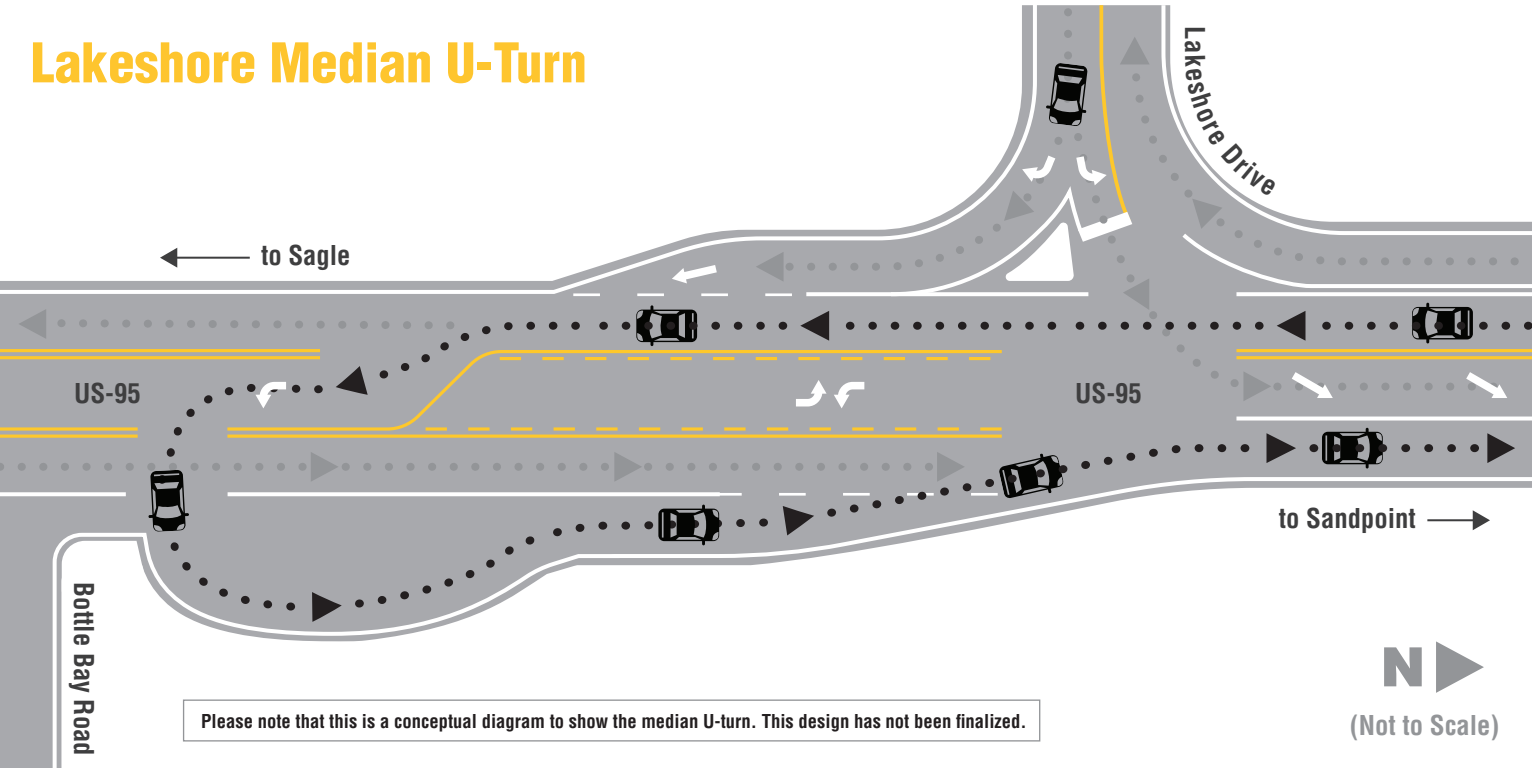

Lakeshore Median U-Turn

US-95

US-95

Lakeshore Drive

to Sagle ←

to Sandpoint →

Bottle Bay Road

Please note that this is a conceptual diagram to show the median U-turn. This design has not been finalized.

N
(Not to Scale)