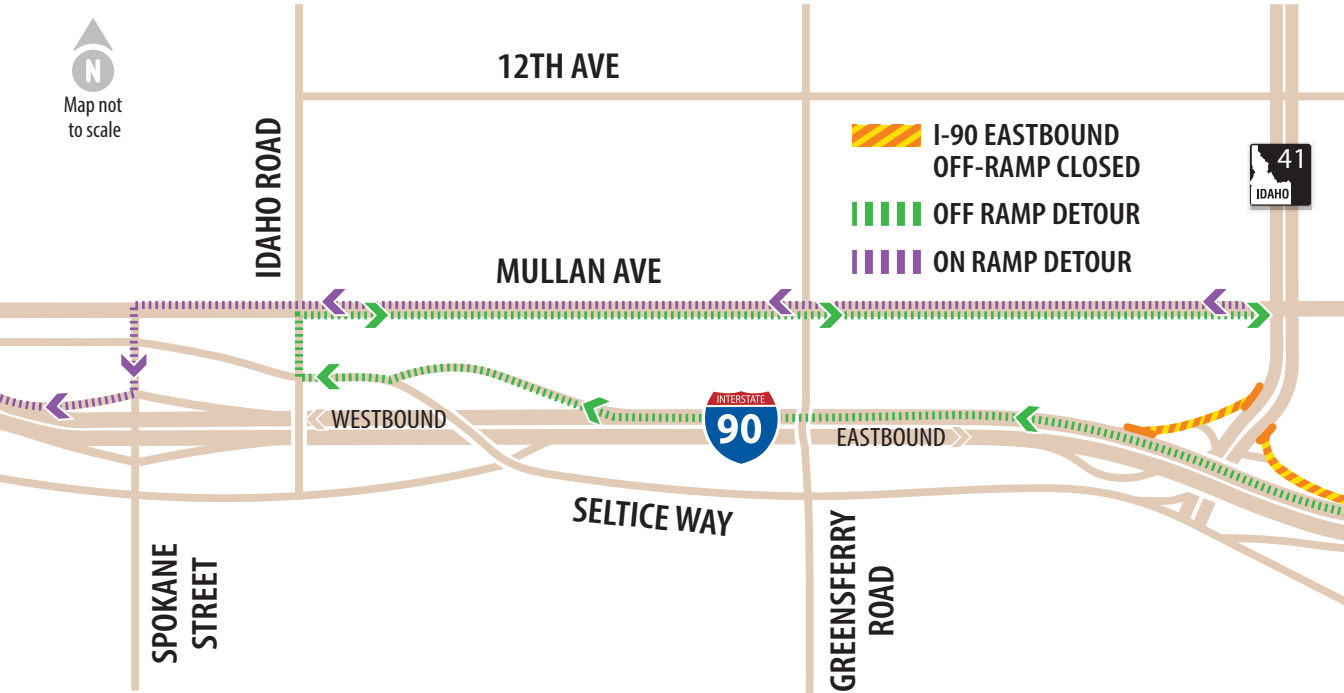

# I-90, WASHINGTON STATE LINE TO COEUR d' ALENE

## State Highway 41 Interchange

VISIT [itd.idaho.gov/project/i-90-sh-41-interchange](http://itd.idaho.gov/project/i-90-sh-41-interchange)

CALL 208-783-4190

EMAIL [info@i90corridor.com](mailto:info@i90corridor.com)