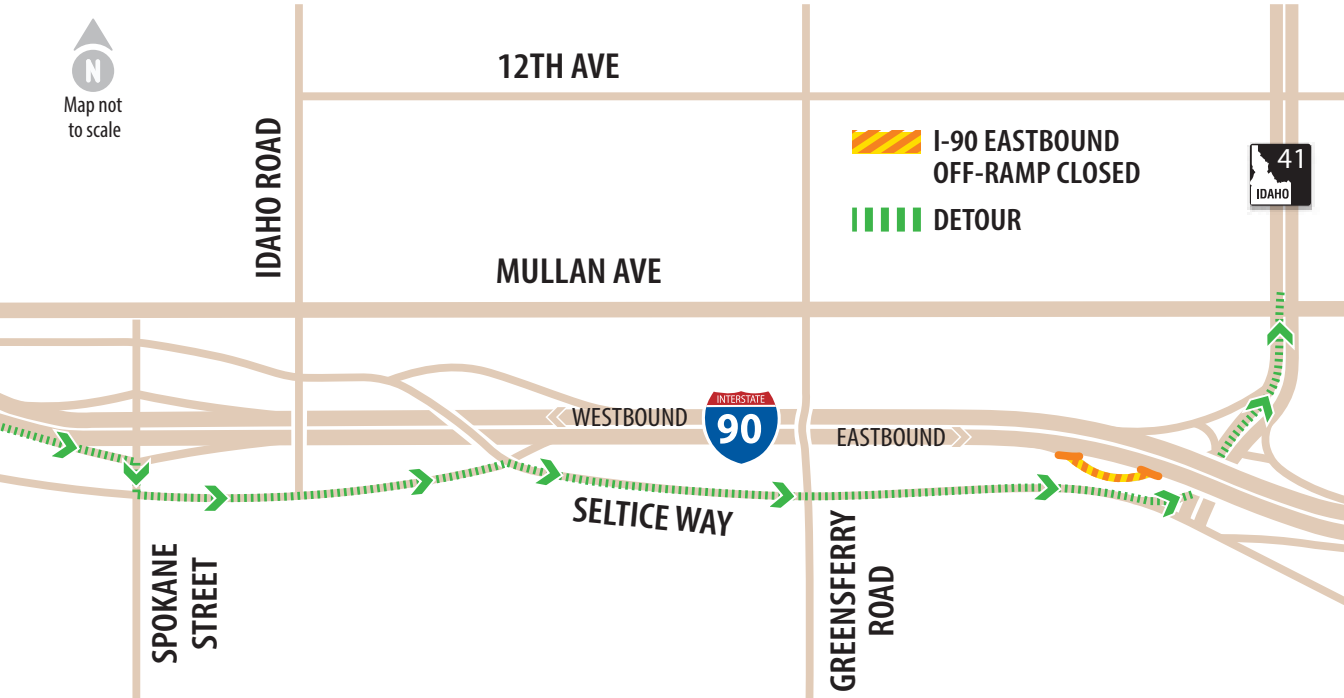

I-90, WASHINGTON STATE LINE TO COEUR d' ALENE

State Highway 41 Interchange

VISIT itd.idaho.gov/project/i-90-sh-41-interchange

CALL 208-783-4190

EMAIL info@i90corridor.com